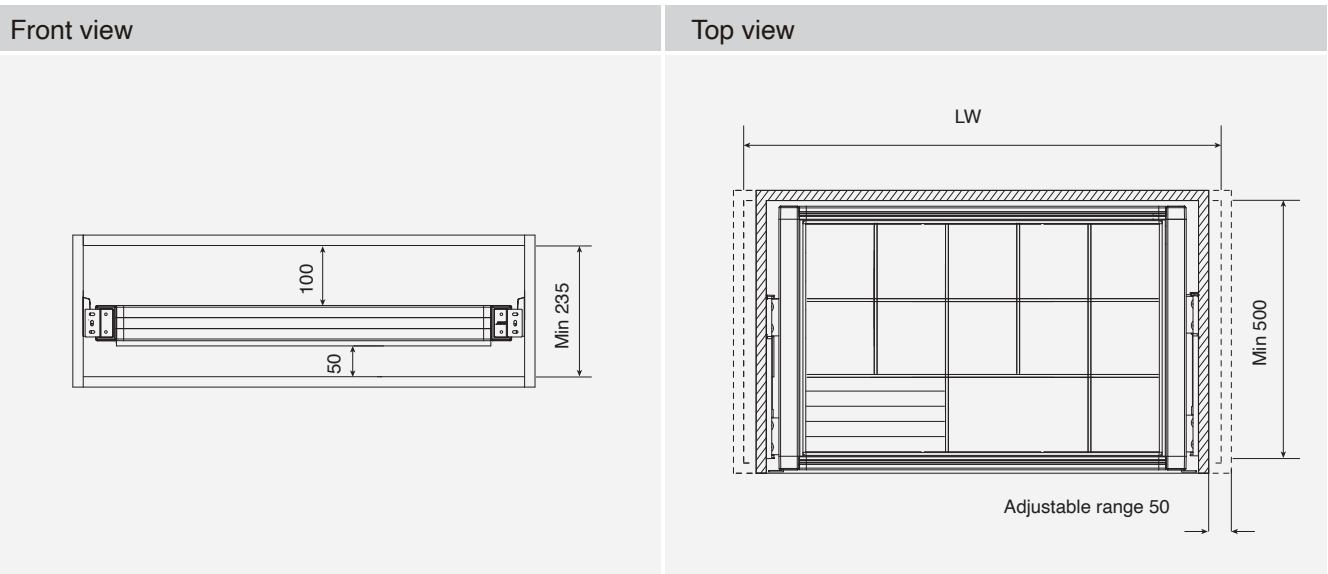

LW	Product dimensions	Description	Item No.
864-964	864*466*75mm	Brown colour	BW-G1101A-1
764-864	764*466*75mm	Brown colour	BW-G1101B-1
664-764	664*466*75mm	Brown colour	BW-G1101C-1
564-664	564*466*75mm	Brown colour	BW-G1101D-1

BW wardrobe system

Pull out jewellery drawer

- Colour: Brown
- Material: Aluminum
- Installed internal cabinet height: ≥ 235 mm
- Installed internal cabinet depth: ≥ 500 mm
- Package: 1 set

Technique information

Order information

LW	Product dimensions	Description	Item No.
864-964	864*466*85mm	Brown colour	BW-G1102A-1
764-864	764*466*85mm	Brown colour	BW-G1102B-1
664-764	664*466*85mm	Brown colour	BW-G1102C-1
564-664	564*466*85mm	Brown colour	BW-G1102D-1

Order information

LW	Product dimensions	Description	Item No.
864-964	864*466*200mm	Brown colour	BW-G1103A-1
764-864	764*466*200mm	Brown colour	BW-G1103B-1
664-764	664*466*200mm	Brown colour	BW-G1103C-1
564-664	564*466*200mm	Brown colour	BW-G1103D-1