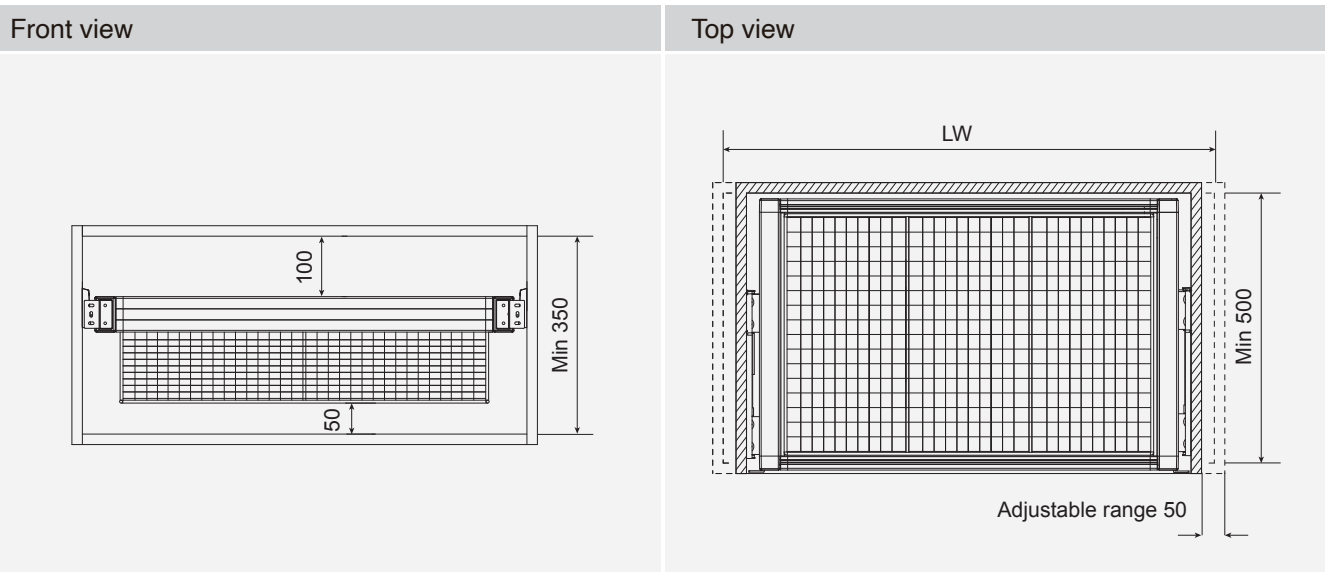

LW	Product dimensions	Description	Item No.
864-964	864*466*75mm	Brown colour	BW-G1101A-1
764-864	764*466*75mm	Brown colour	BW-G1101B-1
664-764	664*466*75mm	Brown colour	BW-G1101C-1
564-664	564*466*75mm	Brown colour	BW-G1101D-1

Order information

LW	Product dimensions	Description	Item No.
864-964	864*466*85mm	Brown colour	BW-G1102A-1
764-864	764*466*85mm	Brown colour	BW-G1102B-1
664-764	664*466*85mm	Brown colour	BW-G1102C-1
564-664	564*466*85mm	Brown colour	BW-G1102D-1

BW wardrobe system

Pull out rattan basket

- Colour: Brown
- Material: Aluminum
- Installed internal cabinet height: ≥ 308 mm
- Installed internal cabinet depth: ≥ 500 mm
- Package: 1 set

Technique information

Order information

LW	Product dimensions	Description	Item No.
864-964	864*466*200mm	Brown colour	BW-G1103A-1
764-864	764*466*200mm	Brown colour	BW-G1103B-1
664-764	664*466*200mm	Brown colour	BW-G1103C-1
564-664	564*466*200mm	Brown colour	BW-G1103D-1