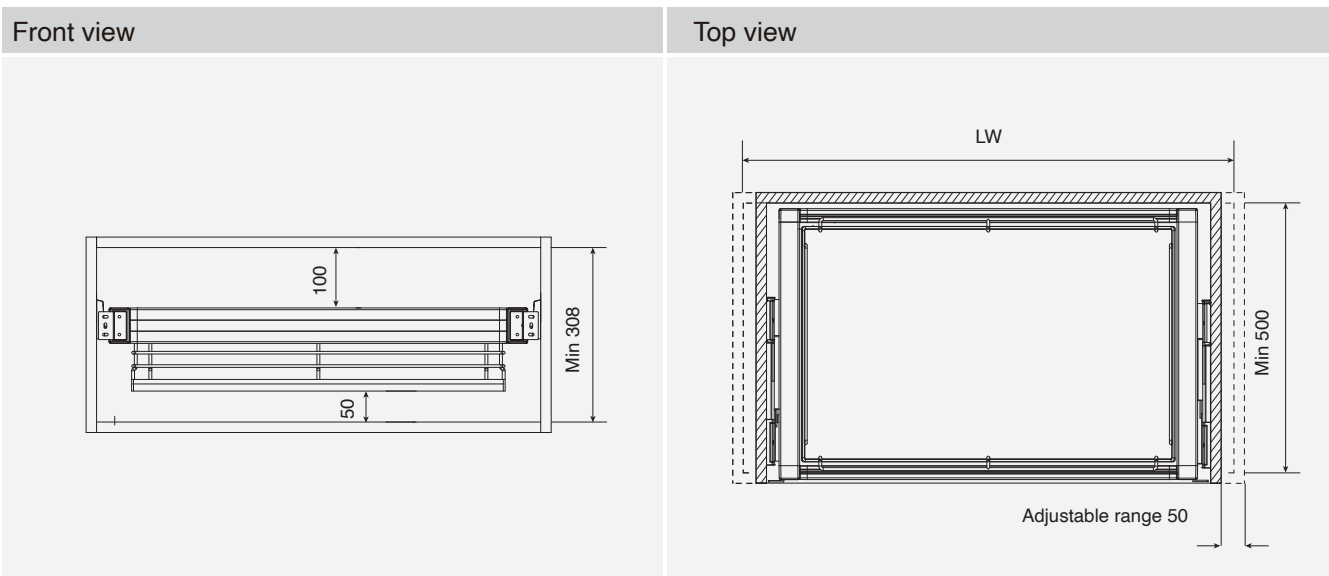

Order information

LW	Product dimensions	Description	Item No.
864-964	864*466*85mm	Brown colour	BW-G1102A-1
764-864	764*466*85mm	Brown colour	BW-G1102B-1
664-764	664*466*85mm	Brown colour	BW-G1102C-1
564-664	564*466*85mm	Brown colour	BW-G1102D-1

Order information

LW	Product dimensions	Description	Item No.
864-964	864*466*200mm	Brown colour	BW-G1103A-1
764-864	764*466*200mm	Brown colour	BW-G1103B-1
664-764	664*466*200mm	Brown colour	BW-G1103C-1
564-664	564*466*200mm	Brown colour	BW-G1103D-1

BW wardrobe system

Pull out basket

- Colour: Brown
- Material: Aluminum
- Installed internal cabinet height: ≥ 308 mm
- Installed internal cabinet depth: ≥ 500 mm
- Package: 1 set

Technique information

Order information

LW	Product dimensions	Description	Item No.
864-964	864*466*158mm	Brown colour	BW-G1104A-1
764-864	764*466*158mm	Brown colour	BW-G1104B-1
664-764	664*466*158mm	Brown colour	BW-G1104C-1
564-664	564*466*158mm	Brown colour	BW-G1104D-1