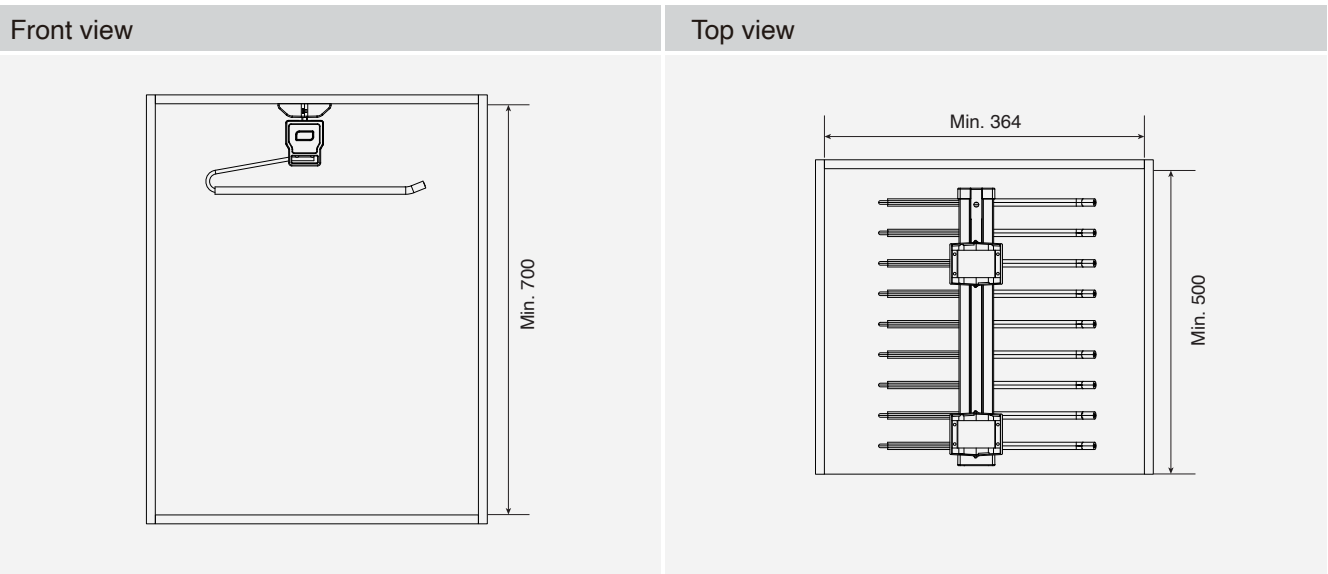

Technique information

Order information

LW	Product dimensions	Description	Item No.
364	88*307*125mm	Brown colour	BW-G1403B-1

BW wardrobe system

V type top-mount trouser rack

- Colour: Brown
- Material: Aluminum
- Internal cabinet width: $\geq 364\text{mm}$
- Installed internal cabinet height: $\geq 700\text{ mm}$
- Installed internal cabinet depth: $\geq 500\text{ mm}$
- Package: 1 set

Technique information

Order information

LW	Product dimensions	Description	Item No.
364	340*460*155mm	Brown colour	BW-G1402-1

BW wardrobe system

Dual top-mount trouser rack

- Colour: Brown
- Material: Aluminum
- Internal cabinet width: $\geq 664\text{mm}$
- Installed internal cabinet height: $\geq 700\text{ mm}$
- Installed internal cabinet depth: $\geq 500\text{ mm}$
- Package: 1 set

LW	Product dimensions	Description	Item No.
864-964	864*466*158mm	Brown colour	BW-G1104A-1
764-864	764*466*158mm	Brown colour	BW-G1104B-1
664-764	664*466*158mm	Brown colour	BW-G1104C-1
564-664	564*466*158mm	Brown colour	BW-G1104D-1

Order information

LW	Product dimensions	Description	Item No.
864-964	864*466*155mm	Brown colour	BW-G1106A-1
764-864	764*466*155mm	Brown colour	BW-G1106B-1
664-764	664*466*155mm	Brown colour	BW-G1106C-1
564-664	564*466*155mm	Brown colour	BW-G1106D-1