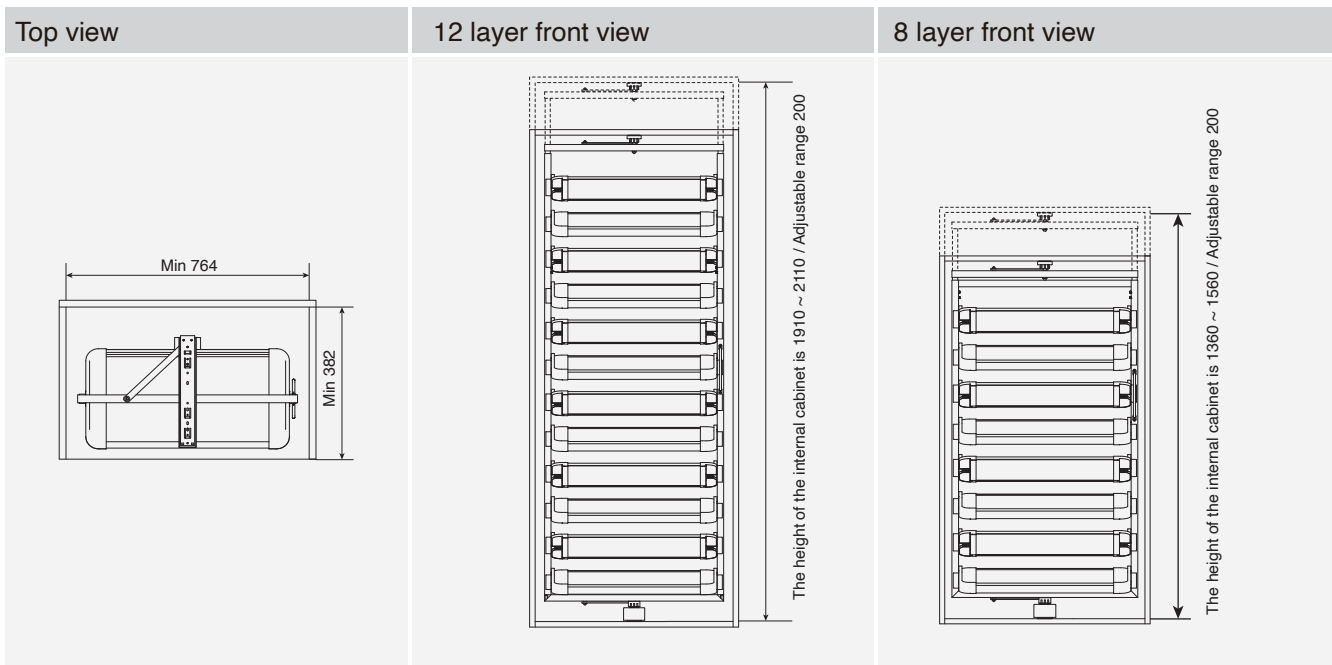

Technique information

Order information

LW	Product dimensions	Description	Item No.
164	160*460*100mm	Brown colour	BW-G1305B-1

BW wardrobe system

Side pull-out shoe rack

- Colour: Brown
- Material: Aluminum
- Internal cabinet width: ≥ 364 mm
- Installed internal cabinet height: ≥ 850 mm
- Installed internal cabinet depth: ≥ 475 mm
- Package: 1 set

Technique information

Order information

LW	Product dimensions	Description	Item No.
364	348*465*765mm	Brown colour	BW-G1303-1

BW wardrobe system

Rotating shoe rack

- Colour: Brown
- Material: Aluminum
- Internal cabinet width: $\geq 764\text{mm}$
- Installed internal cabinet height: 1910-2110 mm; 1360-1560mm
- Installed internal cabinet depth: $\geq 382\text{ mm}$
- Package: 1 set
 Frame/carton
 Shoe rack/carton
 Slide/carton

Technique information

Order information

LW	Product dimensions	Description	Item No.
764	700*356*1910-2110mm	Brown colour, 12 layers	BW-G503A-1
764	700*356*1360-1560mm	Brown colour, 8 layers	BW-G503B-1

BW wardrobe system

LW	Product dimensions	Description	Item No.
864-964	864*466*75mm	Brown colour	BW-G1101A-1
764-864	764*466*75mm	Brown colour	BW-G1101B-1
664-764	664*466*75mm	Brown colour	BW-G1101C-1
564-664	564*466*75mm	Brown colour	BW-G1101D-1