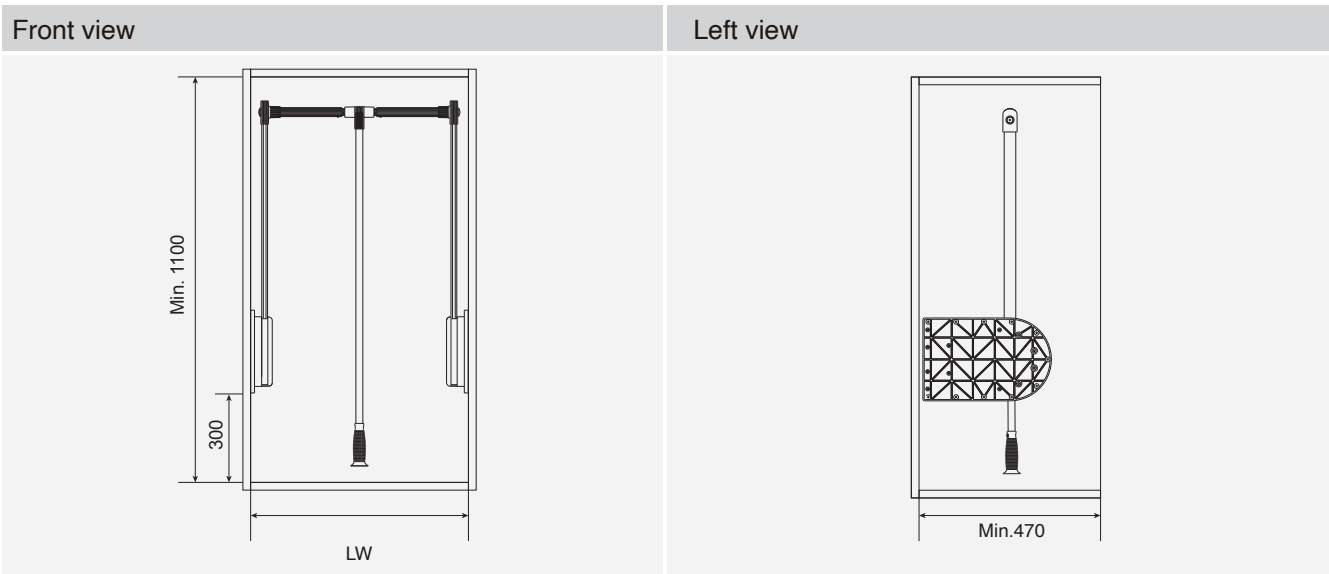

**“Tastefully displayed
and easily accessible ”**

All your clothes and fashion accessories are tastefully displayed and easily accessible.

BW wardrobe system

Clothes lifter - soft close

- Colour: Brown
- Material: Aluminum
- Cabinet width: 770-1150mm; 620-830mm
- Installed internal cabinet height: ≥ 1100 mm
- Installed internal cabinet depth: ≥ 470 mm
- Package: 1 set

Technique information

Order information

LW	Product dimensions	Description	Item No.
770-1150	734-1114*333*945mm	Brown colour	BW-G02A-1
620-830	584-794*333*945mm	Brown colour	BW-G02B-1

BW wardrobe system

Pull out clother rack

- Colour: Brown
- Material: Aluminum
- Internal cabinet width: $\geq 364\text{mm}$
- Installed internal cabinet height: $\geq 1100\text{ mm}$
- Installed internal cabinet depth: $\geq 320\text{ mm}$
- Package: 1 set

LW	Product dimensions	Description	Item No.
864-964	864*466*158mm	Brown colour	BW-G1104A-1
764-864	764*466*158mm	Brown colour	BW-G1104B-1
664-764	664*466*158mm	Brown colour	BW-G1104C-1
564-664	564*466*158mm	Brown colour	BW-G1104D-1