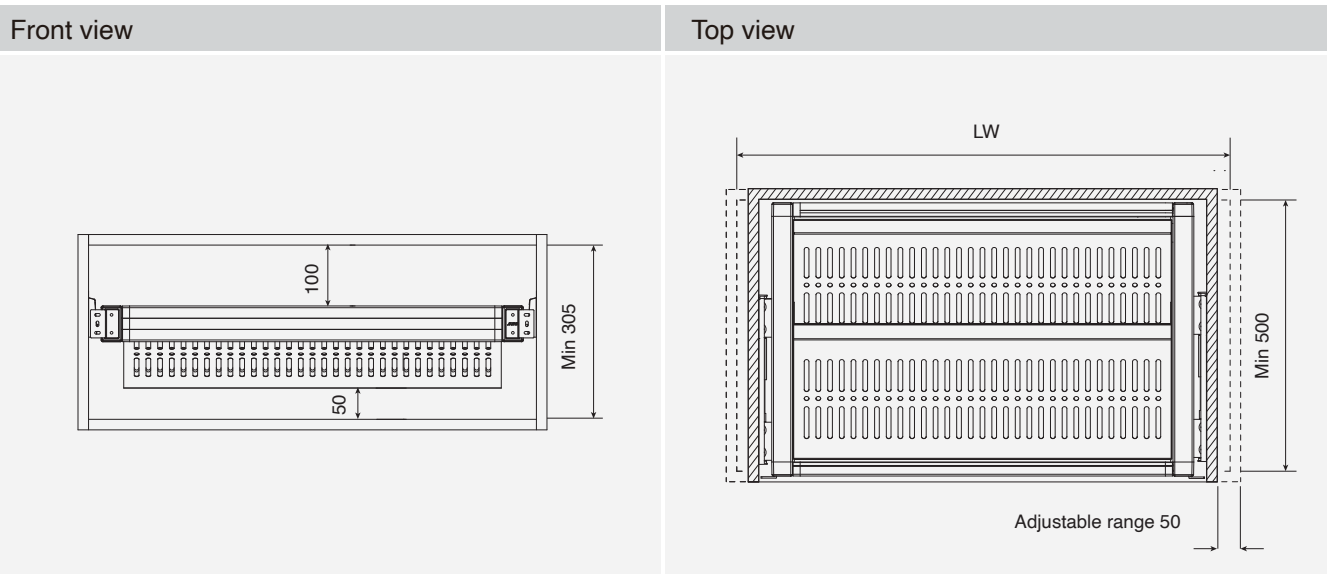

Order information

LW	Product dimensions	Description	Item No.
864-964	864*466*200mm	Brown colour	BW-G1103A-1
764-864	764*466*200mm	Brown colour	BW-G1103B-1
664-764	664*466*200mm	Brown colour	BW-G1103C-1
564-664	564*466*200mm	Brown colour	BW-G1103D-1

BW wardrobe system

Pull out basket

- Colour: Brown
- Material: Aluminum
- Installed internal cabinet height: ≥ 308 mm
- Installed internal cabinet depth: ≥ 500 mm
- Package: 1 set

Technique information

Order information

LW	Product dimensions	Description	Item No.
864-964	864*466*158mm	Brown colour	BW-G1104A-1
764-864	764*466*158mm	Brown colour	BW-G1104B-1
664-764	664*466*158mm	Brown colour	BW-G1104C-1
564-664	564*466*158mm	Brown colour	BW-G1104D-1

Order information

LW	Product dimensions	Description	Item No.
864-964	864*466*155mm	Brown colour	BW-G1106A-1
764-864	764*466*155mm	Brown colour	BW-G1106B-1
664-764	664*466*155mm	Brown colour	BW-G1106C-1
564-664	564*466*155mm	Brown colour	BW-G1106D-1