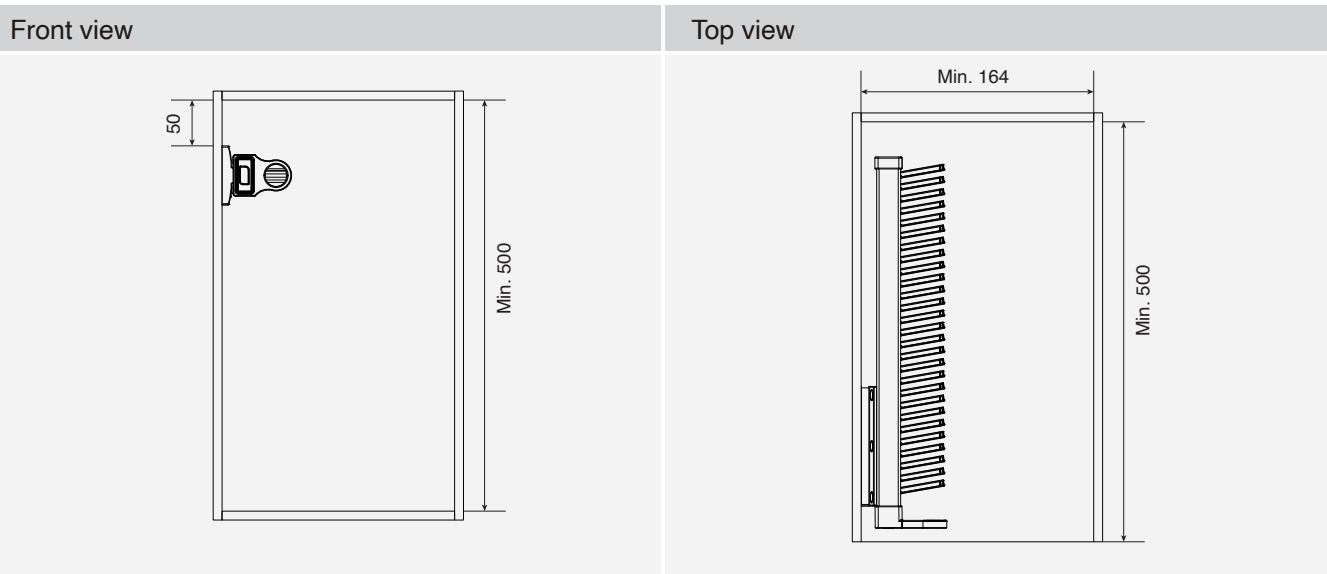

Technique information

Order information

LW	Product dimensions	Description	Item No.
664	630*460*130mm	Brown colour	BW-G1401-1

BW wardrobe system

Tie rack

- Colour: Brown
- Material: Aluminum
- Internal cabinet width: $\geq 164\text{mm}$
- Installed internal cabinet height: $\geq 500\text{ mm}$
- Installed internal cabinet depth: $\geq 500\text{ mm}$
- Package: 1 set

Technique information

Order information

LW	Product dimensions	Description	Item No.
164	160*460*100mm	Brown colour	BW-G1305B-1

BW wardrobe system

Side pull-out shoe rack

- Colour: Brown
- Material: Aluminum
- Internal cabinet width: ≥ 364 mm
- Installed internal cabinet height: ≥ 850 mm
- Installed internal cabinet depth: ≥ 475 mm
- Package: 1 set

LW	Product dimensions	Description	Item No.
864-964	864*466*158mm	Brown colour	BW-G1104A-1
764-864	764*466*158mm	Brown colour	BW-G1104B-1
664-764	664*466*158mm	Brown colour	BW-G1104C-1
564-664	564*466*158mm	Brown colour	BW-G1104D-1

Order information

LW	Product dimensions	Description	Item No.
864-964	864*466*155mm	Brown colour	BW-G1106A-1
764-864	764*466*155mm	Brown colour	BW-G1106B-1
664-764	664*466*155mm	Brown colour	BW-G1106C-1
564-664	564*466*155mm	Brown colour	BW-G1106D-1