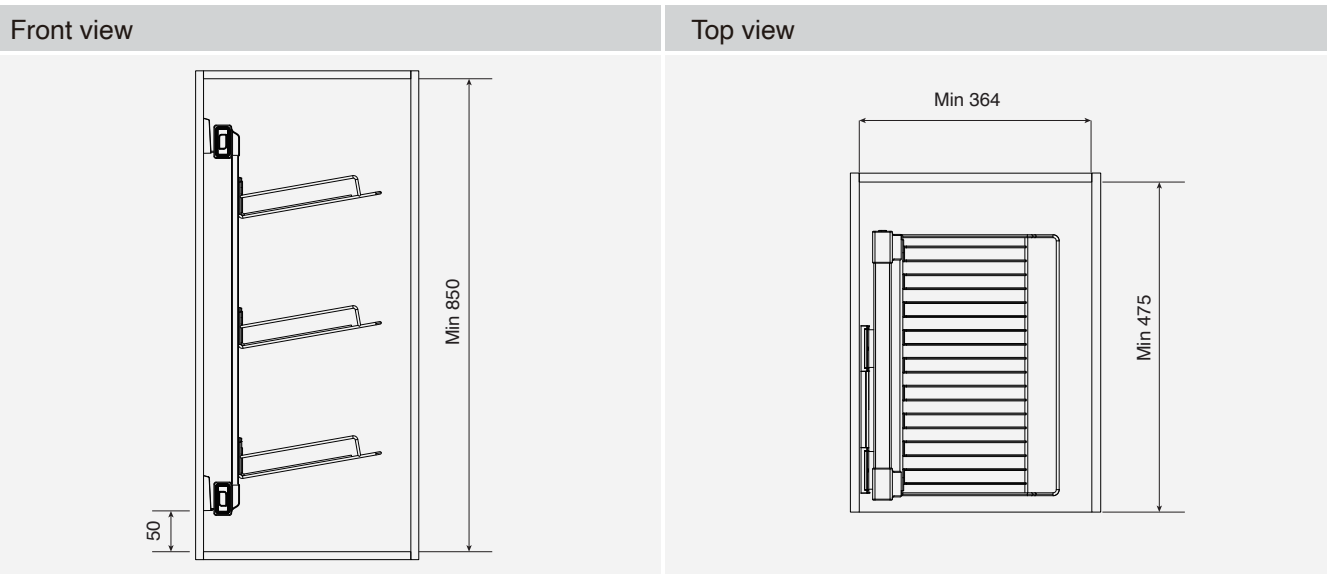

Technique information

Order information

LW	Product dimensions	Description	Item No.
164	160*460*100mm	Brown colour	BW-G1305B-1

BW wardrobe system

Side pull-out shoe rack

- Colour: Brown
- Material: Aluminum
- Internal cabinet width: ≥ 364 mm
- Installed internal cabinet height: ≥ 850 mm
- Installed internal cabinet depth: ≥ 475 mm
- Package: 1 set

Technique information

Order information

LW	Product dimensions	Description	Item No.
364	348*465*765mm	Brown colour	BW-G1303-1

BW wardrobe system

Rotating shoe rack

- Colour: Brown
- Material: Aluminum
- Internal cabinet width: $\geq 764\text{mm}$
- Installed internal cabinet height: 1910-2110 mm; 1360-1560mm
- Installed internal cabinet depth: $\geq 382\text{ mm}$
- Package: 1 set
 Frame/carton
 Shoe rack/carton
 Slide/carton

Technique information

Order information

LW	Product dimensions	Description	Item No.
764	700*356*1910-2110mm	Brown colour, 12 layers	BW-G503A-1
764	700*356*1360-1560mm	Brown colour, 8 layers	BW-G503B-1

BW wardrobe system

Order information

LW	Product dimensions	Description	Item No.
864-964	864*466*155mm	Brown colour	BW-G1106A-1
764-864	764*466*155mm	Brown colour	BW-G1106B-1
664-764	664*466*155mm	Brown colour	BW-G1106C-1
564-664	564*466*155mm	Brown colour	BW-G1106D-1