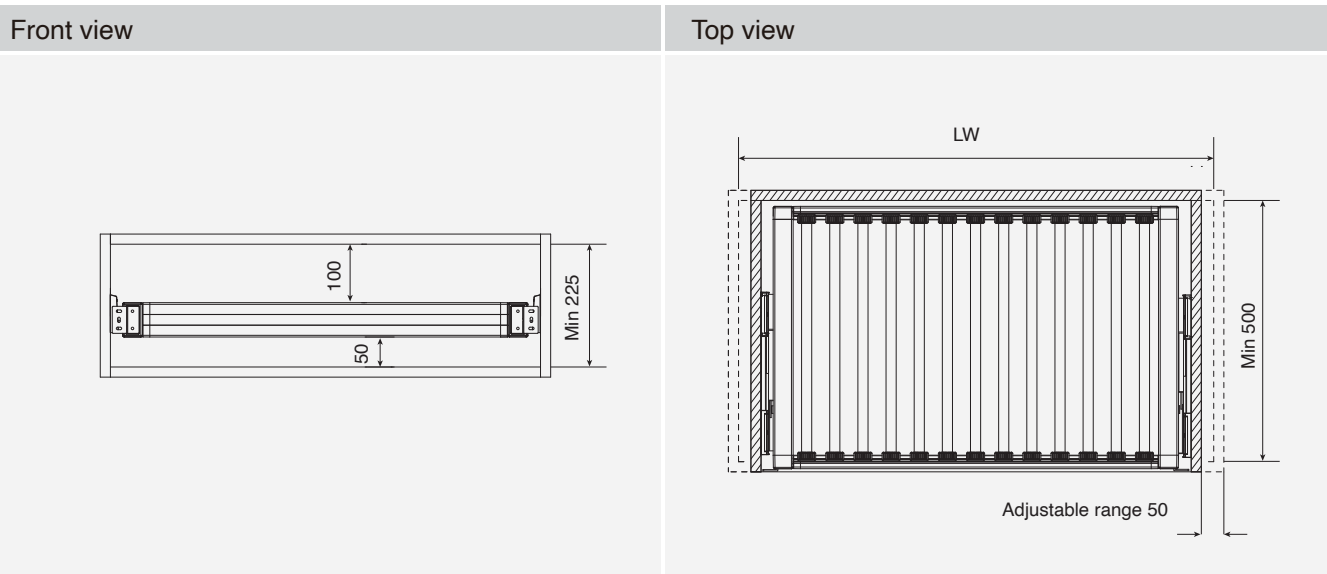

Technique information

Order information

LW	Product dimensions	Description	Item No.
864-964	864*466*75mm	Brown colour	BW-G1101A-1
764-864	764*466*75mm	Brown colour	BW-G1101B-1
664-764	664*466*75mm	Brown colour	BW-G1101C-1
564-664	564*466*75mm	Brown colour	BW-G1101D-1