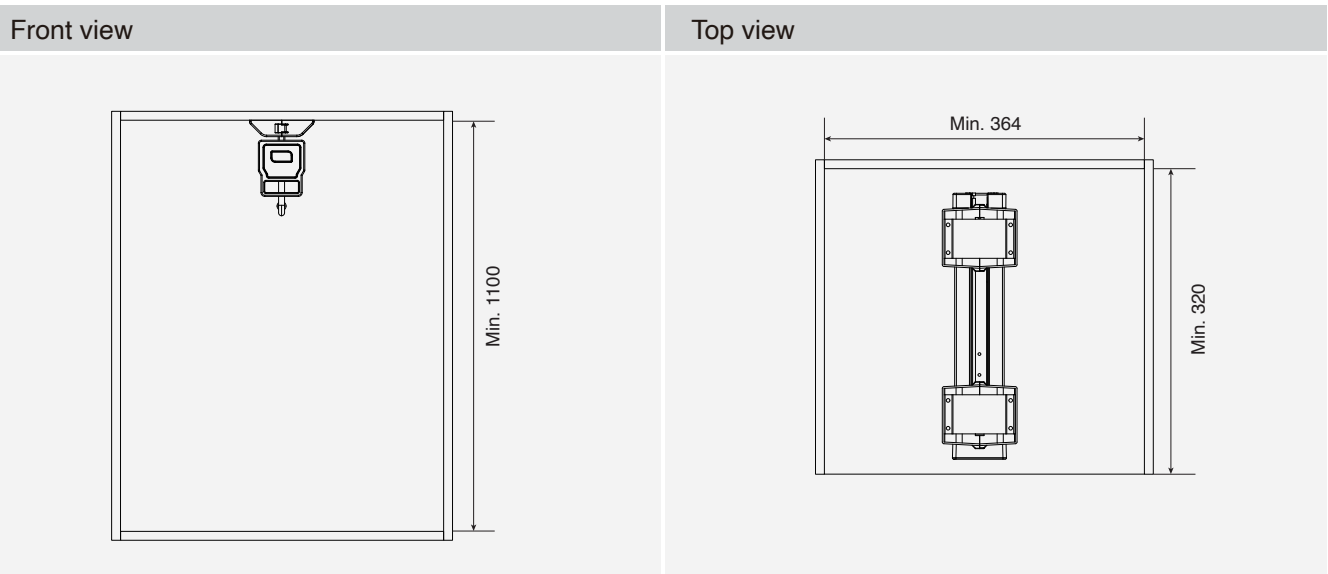

Technique information

Order information

LW	Product dimensions	Description	Item No.
364	88*307*125mm	Brown colour	BW-G1403B-1