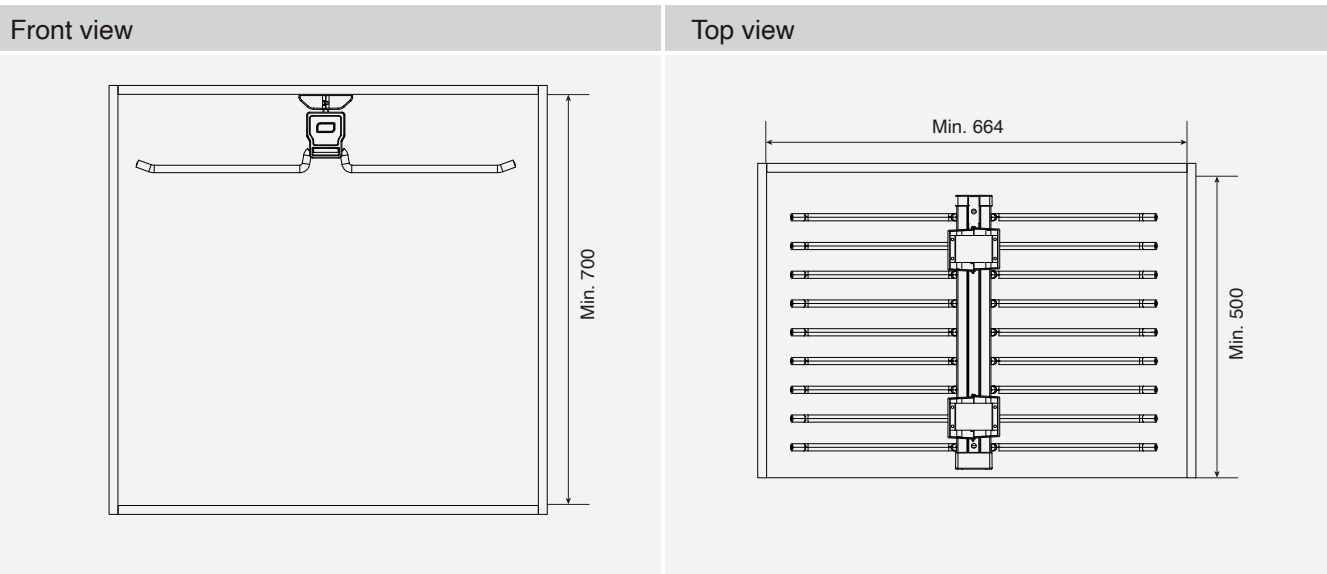

Technique information

Order information

LW	Product dimensions	Description	Item No.
364	340*460*155mm	Brown colour	BW-G1402-1

BW wardrobe system

Dual top-mount trouser rack

- Colour: Brown
- Material: Aluminum
- Internal cabinet width: $\geq 664\text{mm}$
- Installed internal cabinet height: $\geq 700\text{ mm}$
- Installed internal cabinet depth: $\geq 500\text{ mm}$
- Package: 1 set

Technique information

Order information

LW	Product dimensions	Description	Item No.
664	630*460*130mm	Brown colour	BW-G1401-1

BW wardrobe system

Tie rack

- Colour: Brown
- Material: Aluminum
- Internal cabinet width: $\geq 164\text{mm}$
- Installed internal cabinet height: $\geq 500\text{ mm}$
- Installed internal cabinet depth: $\geq 500\text{ mm}$
- Package: 1 set

LW	Product dimensions	Description	Item No.
864-964	864*466*75mm	Brown colour	BW-G1101A-1
764-864	764*466*75mm	Brown colour	BW-G1101B-1
664-764	664*466*75mm	Brown colour	BW-G1101C-1
564-664	564*466*75mm	Brown colour	BW-G1101D-1

Order information

LW	Product dimensions	Description	Item No.
864-964	864*466*155mm	Brown colour	BW-G1106A-1
764-864	764*466*155mm	Brown colour	BW-G1106B-1
664-764	664*466*155mm	Brown colour	BW-G1106C-1
564-664	564*466*155mm	Brown colour	BW-G1106D-1