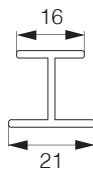

Kitchen plinth accessories

Flexible angles connector

Height	Finishing	Item No.
100mm	Aluminium	KAC02100AL
100mm	Black	KAC02100BL
100mm	White	KAC02100WH
120mm	Aluminium	KAC02120AL
120mm	Black	KAC02120BL
120mm	White	KAC02120WH
150mm	Aluminium	KAC02150AL
150mm	Black	KAC02150BL
150mm	White	KAC02150WH

Kitchen plinth accessories

90° angles connector

Height	Finishing	Item No.
100mm	Aluminium	KAC01100AL
100mm	Black	KAC01100BL
100mm	White	KAC01100WH
120mm	Aluminium	KAC01120AL
120mm	Black	KAC01120BL
120mm	White	KAC01120WH
150mm	Aluminium	KAC01150AL
150mm	Black	KAC01150BL
150mm	White	KAC01150WH

Kitchen plinth accessories

Extension

Height	Finishing	Item No.
100mm	Aluminium	KAC03100AL
100mm	Black	KAC03100BL
100mm	White	KAC03100WH
120mm	Aluminium	KAC03120AL
120mm	Black	KAC03120BL
120mm	White	KAC03120WH
150mm	Aluminium	KAC03150AL
150mm	Black	KAC03150BL
150mm	White	KAC03150WH