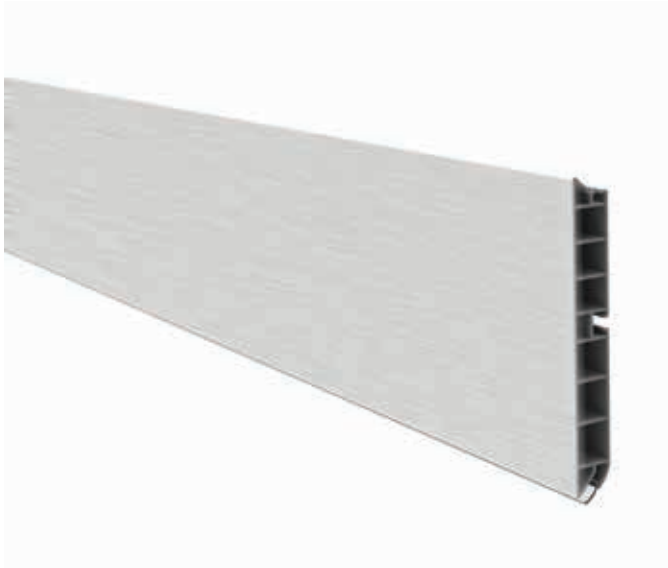

STEP UP YOUR KITCHEN GAME WITH OUR STYLISH AND DURABLE KITCHEN PLINTHS

Kitchen Plinth catalogue

Kitchen plinth

Artificial resin plinths

- Length: 4000mm
- Aluminium; Black & White coating
- Height: 100/120/150mm

Order information

Height	Length	Finishing	Item No.
100mm	4000mm	Aluminium	KP01100AL
100mm	4000mm	Black	KP01100BL
100mm	4000mm	White	KP01100WH
120mm	4000mm	Aluminium	KP01120AL
120mm	4000mm	Black	KP01120BL
120mm	4000mm	White	KP01120WH
150mm	4000mm	Aluminium	KP01150AL
150mm	4000mm	Black	KP01150BL
150mm	4000mm	White	KP01150WH

Kitchen plinth accessories

Flexible angles connector

Height	Finishing	Item No.
100mm	Aluminium	KAC02100AL
100mm	Black	KAC02100BL
100mm	White	KAC02100WH
120mm	Aluminium	KAC02120AL
120mm	Black	KAC02120BL
120mm	White	KAC02120WH
150mm	Aluminium	KAC02150AL
150mm	Black	KAC02150BL
150mm	White	KAC02150WH