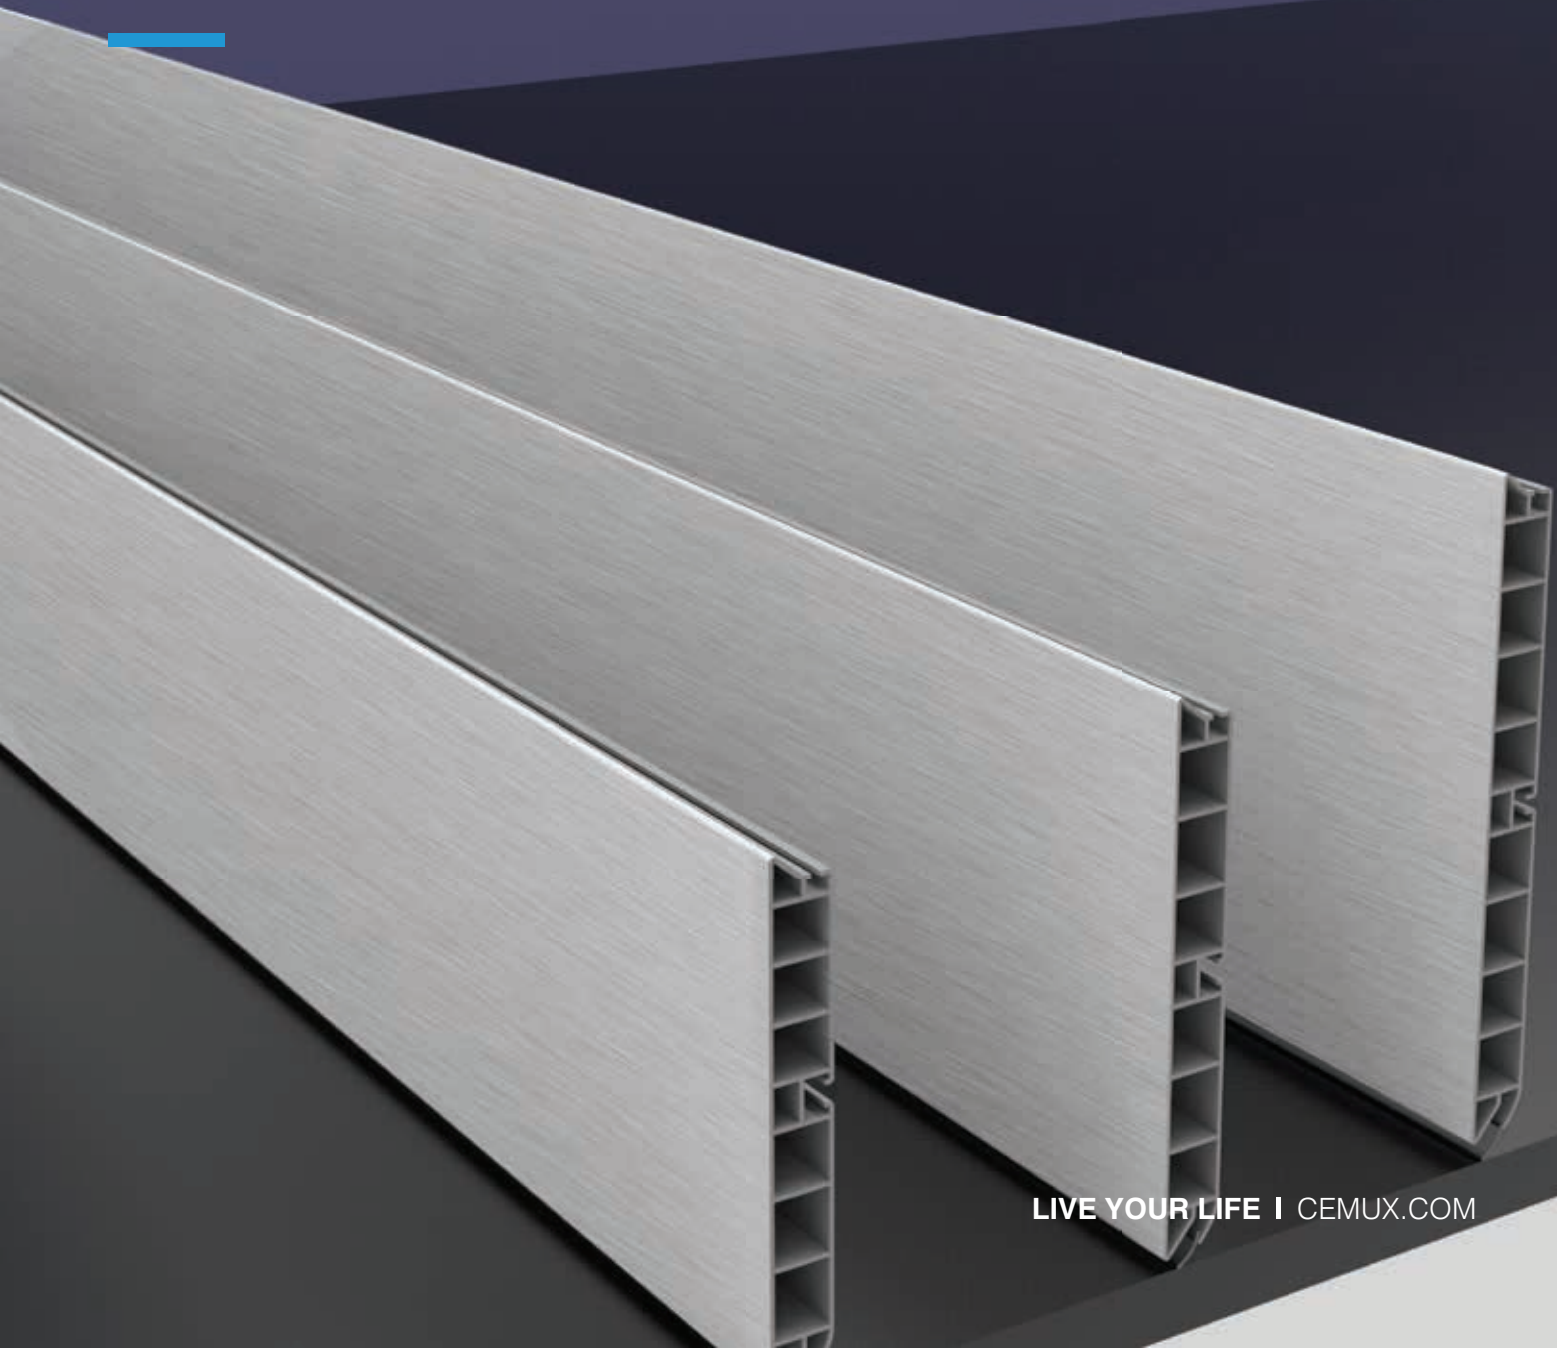

STEP UP YOUR KITCHEN GAME WITH OUR STYLISH AND DURABLE KITCHEN PLINTHS

Kitchen Plinth catalogue

Kitchen plinth

Artificial resin plinths

- Length: 4000mm
- Aluminium; Black & White coating
- Height: 100/120/150mm

Order information

Height	Length	Finishing	Item No.
100mm	4000mm	Aluminium	KP01100AL
100mm	4000mm	Black	KP01100BL
100mm	4000mm	White	KP01100WH
120mm	4000mm	Aluminium	KP01120AL
120mm	4000mm	Black	KP01120BL
120mm	4000mm	White	KP01120WH
150mm	4000mm	Aluminium	KP01150AL
150mm	4000mm	Black	KP01150BL
150mm	4000mm	White	KP01150WH

Kitchen plinth accessories

Flexible angles connector

Height	Finishing	Item No.
100mm	Aluminium	KAC02100AL
100mm	Black	KAC02100BL
100mm	White	KAC02100WH
120mm	Aluminium	KAC02120AL
120mm	Black	KAC02120BL
120mm	White	KAC02120WH
150mm	Aluminium	KAC02150AL
150mm	Black	KAC02150BL
150mm	White	KAC02150WH