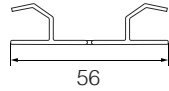

Kitchen plinth accessories

Flexible angles connector

Height	Finishing	Item No.
100mm	Aluminium	KAC02100AL
100mm	Black	KAC02100BL
100mm	White	KAC02100WH
120mm	Aluminium	KAC02120AL
120mm	Black	KAC02120BL
120mm	White	KAC02120WH
150mm	Aluminium	KAC02150AL
150mm	Black	KAC02150BL
150mm	White	KAC02150WH