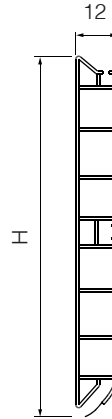

STEP UP YOUR KITCHEN GAME WITH OUR STYLISH AND DURABLE KITCHEN PLINTHS

Kitchen Plinth catalogue

Kitchen plinth

Artificial resin plinths

- Length: 4000mm
- Aluminium; Black & White coating
- Height: 100/120/150mm

Order information

Height	Length	Finishing	Item No.
100mm	4000mm	Aluminium	KP01100AL
100mm	4000mm	Black	KP01100BL
100mm	4000mm	White	KP01100WH
120mm	4000mm	Aluminium	KP01120AL
120mm	4000mm	Black	KP01120BL
120mm	4000mm	White	KP01120WH
150mm	4000mm	Aluminium	KP01150AL
150mm	4000mm	Black	KP01150BL
150mm	4000mm	White	KP01150WH

Kitchen plinth accessories

Flexible angles connector

Height	Finishing	Item No.
100mm	Aluminium	KAC02100AL
100mm	Black	KAC02100BL
100mm	White	KAC02100WH
120mm	Aluminium	KAC02120AL
120mm	Black	KAC02120BL
120mm	White	KAC02120WH
150mm	Aluminium	KAC02150AL
150mm	Black	KAC02150BL
150mm	White	KAC02150WH

Kitchen plinth accessories

90° angles connector

Height	Finishing	Item No.
100mm	Aluminium	KAC01100AL
100mm	Black	KAC01100BL
100mm	White	KAC01100WH
120mm	Aluminium	KAC01120AL
120mm	Black	KAC01120BL
120mm	White	KAC01120WH
150mm	Aluminium	KAC01150AL
150mm	Black	KAC01150BL
150mm	White	KAC01150WH