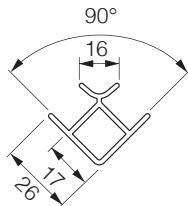

Order information

Height	Length	Finishing	Item No.
100mm	4000mm	Aluminium	KP01100AL
100mm	4000mm	Black	KP01100BL
100mm	4000mm	White	KP01100WH
120mm	4000mm	Aluminium	KP01120AL
120mm	4000mm	Black	KP01120BL
120mm	4000mm	White	KP01120WH
150mm	4000mm	Aluminium	KP01150AL
150mm	4000mm	Black	KP01150BL
150mm	4000mm	White	KP01150WH

Kitchen plinth accessories

Flexible angles connector

Height	Finishing	Item No.
100mm	Aluminium	KAC02100AL
100mm	Black	KAC02100BL
100mm	White	KAC02100WH
120mm	Aluminium	KAC02120AL
120mm	Black	KAC02120BL
120mm	White	KAC02120WH
150mm	Aluminium	KAC02150AL
150mm	Black	KAC02150BL
150mm	White	KAC02150WH

Kitchen plinth accessories

90° angles connector

Height	Finishing	Item No.
100mm	Aluminium	KAC01100AL
100mm	Black	KAC01100BL
100mm	White	KAC01100WH
120mm	Aluminium	KAC01120AL
120mm	Black	KAC01120BL
120mm	White	KAC01120WH
150mm	Aluminium	KAC01150AL
150mm	Black	KAC01150BL
150mm	White	KAC01150WH