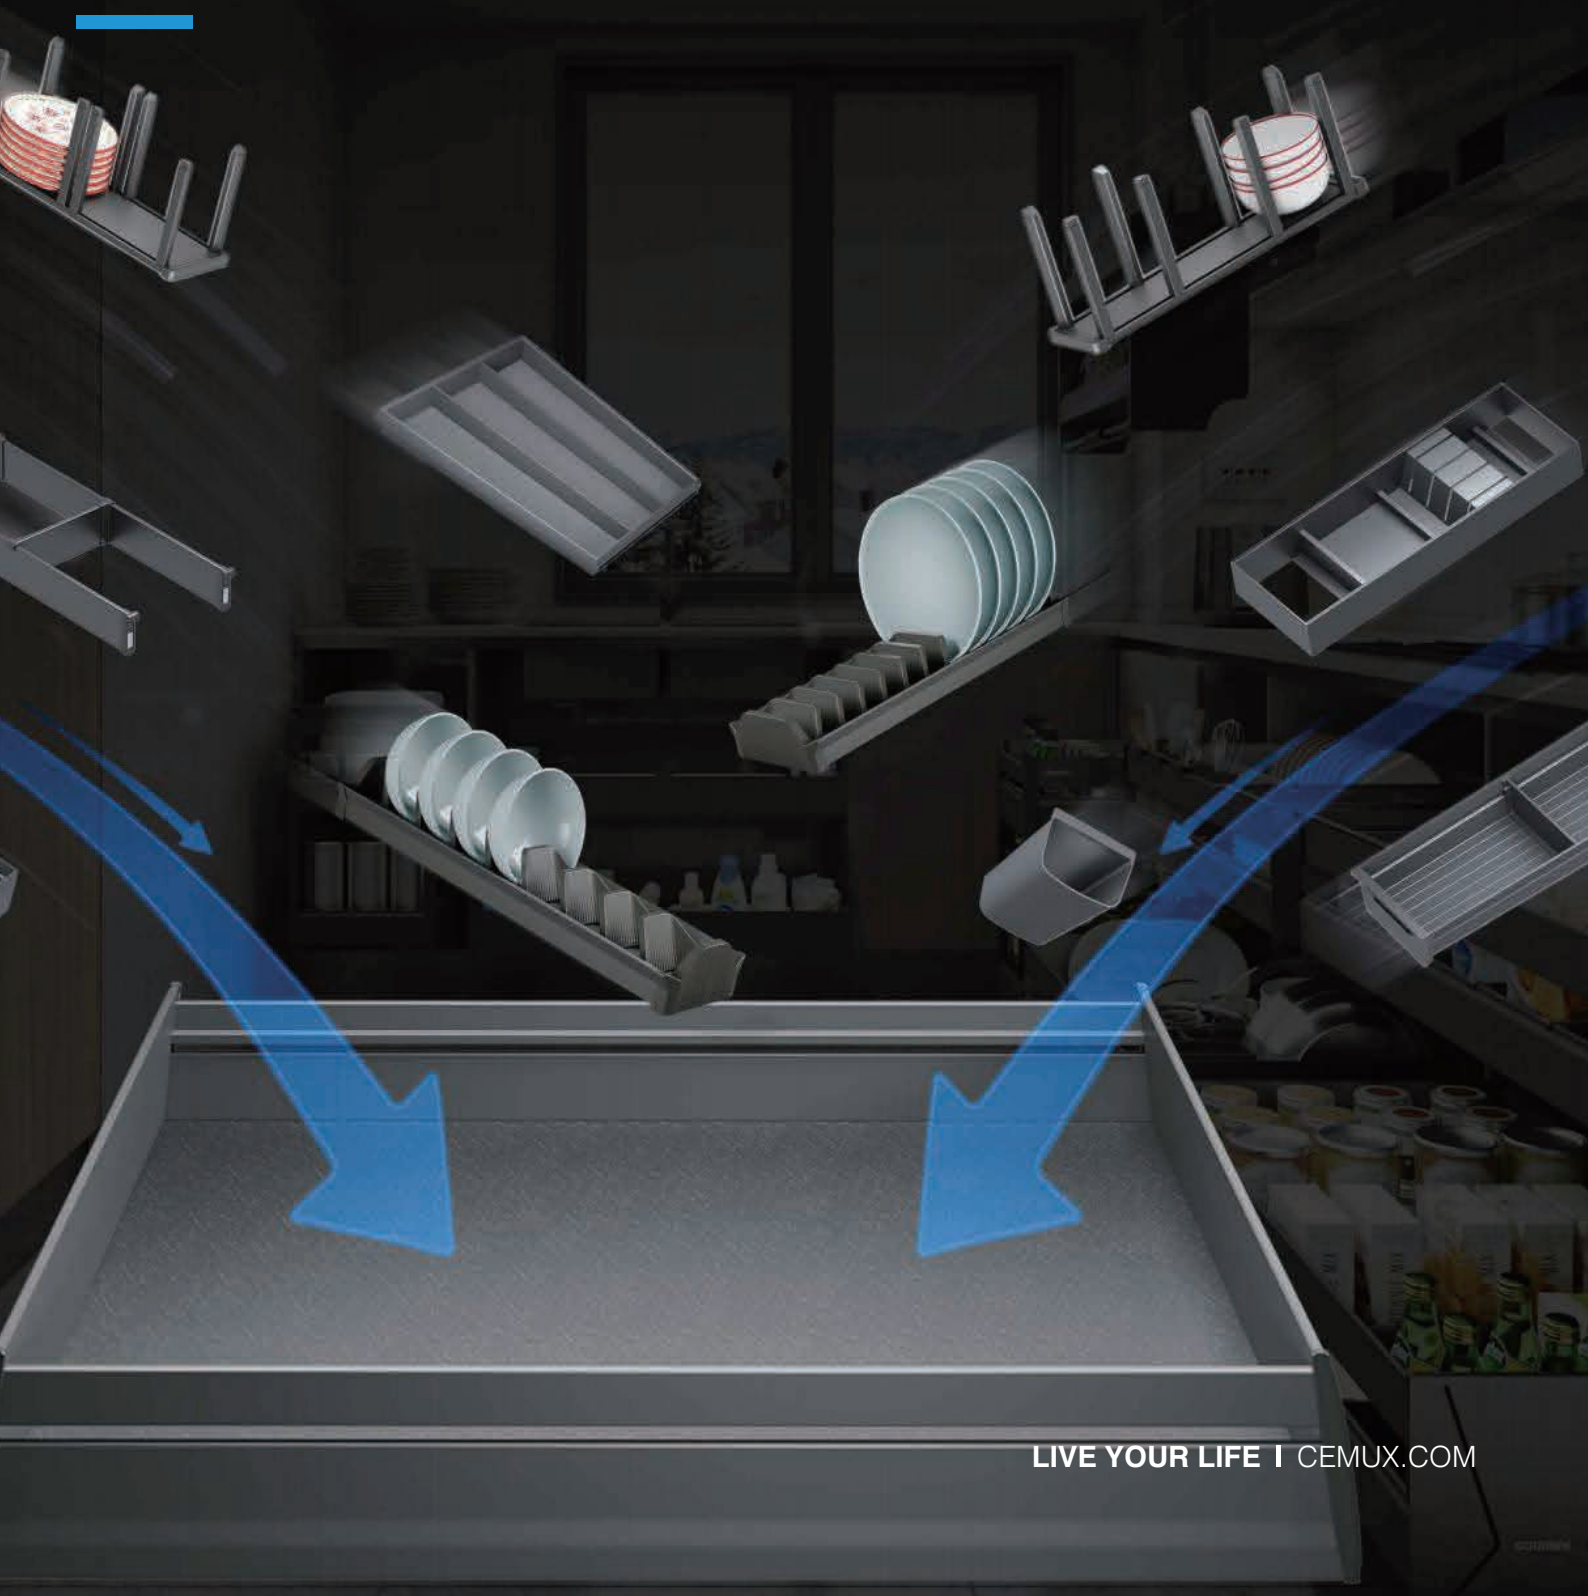

ORGANIZATION SYSTEM FOR YOUR KITCHEN DRAWER - G SERIES BOX

GBOX series catalogue

BOX

GKF4504 (100x420x55)
GKF5004 (100x470x55)

SPICE JAR

GKF4505 (100x420x55)
GKF5005 (100x470x55)

DIVIDING BOX

GKF4506 (100x420x55)
GKF5006 (100x470x55)