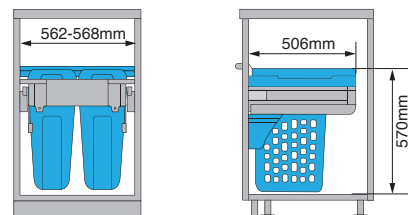

CEMUX

**LAUNDRY
BINS SYSTEM
- LD BINS**

LIVE YOUR LIFE | CEMUX.COM

LD Bin system

Laundry bin system for drawer system; Cabinet 400mm width; 35L capacity

- For cabinet 400mm width drawer
- For cabinet 510mm internal depth drawer
- 1 plastic waste bins - 35L
- White colour
- 570mm height
- 362-368mm width
- 506mm depth

KB	Product dimensions	Item No.
400	362-368*506*545mm	MLBD40035W

LD Bin system

Laundry bin system for drawer system; Cabinet 450mm width; 48L capacity

- For cabinet 450mm width drawer
- For cabinet 510mm internal depth drawer
- 1 plastic waste bins - 48L
- White colour
- 545mm height
- 412-418mm width
- 506mm depth

KB	Product dimensions	Item No.
450	412-418*506*570mm	MLBD45048W

LD Bin system

Laundry bin system for drawer system; Cabinet 600mm width; 70L capacity

- For cabinet 600mm width drawer
- For cabinet 510mm internal depth drawer
- 2 plastic waste bins - 35Lx2
- White & blue colour
- 570mm height
- 562-568mm width
- 506mm depth

KB	Product dimensions	Item No.
600	562-568*506*570mm	MLBD60070W

*** All LD Laundry bin system need to choose the A BOX or H BOX drawer system as slide**

For more information, please visit CEMUX.COM
or contact us email CEMUX@CEMUX.CO.UK