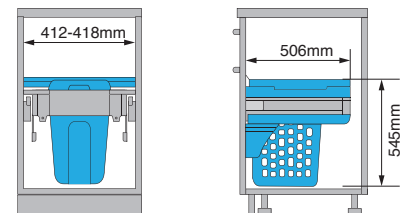

CEMUX

**LAUNDRY
BINS SYSTEM
- LD BINS**

LIVE YOUR LIFE | CEMUX.COM

LD Bin system

Laundry bin system for drawer system; Cabinet 400mm width; 35L capacity

- For cabinet 400mm width drawer
- For cabinet 510mm internal depth drawer
- 1 plastic waste bins - 35L
- White colour
- 570mm height
- 362-368mm width
- 506mm depth

KB	Product dimensions	Item No.
400	362-368*506*545mm	MLBD40035W

LD Bin system

Laundry bin system for drawer system; Cabinet 450mm width; 48L capacity

- For cabinet 450mm width drawer
- For cabinet 510mm internal depth drawer
- 1 plastic waste bins - 48L
- White colour
- 545mm height
- 412-418mm width
- 506mm depth

KB	Product dimensions	Item No.
450	412-418*506*570mm	MLBD45048W

LD Bin system

Laundry bin system for drawer system; Cabinet 600mm width; 70L capacity

- For cabinet 600mm width drawer
- For cabinet 510mm internal depth drawer
- 2 plastic waste bins - 35Lx2
- White & blue colour
- 570mm height
- 562-568mm width
- 506mm depth

KB	Product dimensions	Item No.
600	562-568*506*570mm	MLBD60070W

*** All LD Laundry bin system need to choose the A BOX or H BOX drawer system as slide**

For more information, please visit CEMUX.COM
or contact us email CEMUX@CEMUX.CO.UK