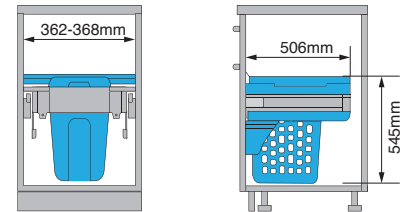

CEMUX

**LAUNDRY
BINS SYSTEM
- LD BINS**

LIVE YOUR LIFE | CEMUX.COM

LD Bin system

Laundry bin system for drawer system; Cabinet 400mm width; 35L capacity

- For cabinet 400mm width drawer
- For cabinet 510mm internal depth drawer
- 1 plastic waste bins - 35L
- White colour
- 570mm height
- 362-368mm width
- 506mm depth

KB	Product dimensions	Item No.
400	362-368*506*545mm	MLBD40035W

LD Bin system

Laundry bin system for drawer system; Cabinet 450mm width; 48L capacity

- For cabinet 450mm width drawer
- For cabinet 510mm internal depth drawer
- 1 plastic waste bins - 48L
- White colour
- 545mm height
- 412-418mm width
- 506mm depth

KB	Product dimensions	Item No.
450	412-418*506*570mm	MLBD45048W

LD Bin system

Laundry bin system for drawer system; Cabinet 600mm width; 70L capacity

- For cabinet 600mm width drawer
- For cabinet 510mm internal depth drawer
- 2 plastic waste bins - 35Lx2
- White & blue colour
- 570mm height
- 562-568mm width
- 506mm depth

KB	Product dimensions	Item No.
600	562-568*506*570mm	MLBD60070W

*** All LD Laundry bin system need to choose the A BOX or H BOX drawer system as slide**

For more information, please visit CEMUX.COM
or contact us email CEMUX@CEMUX.CO.UK