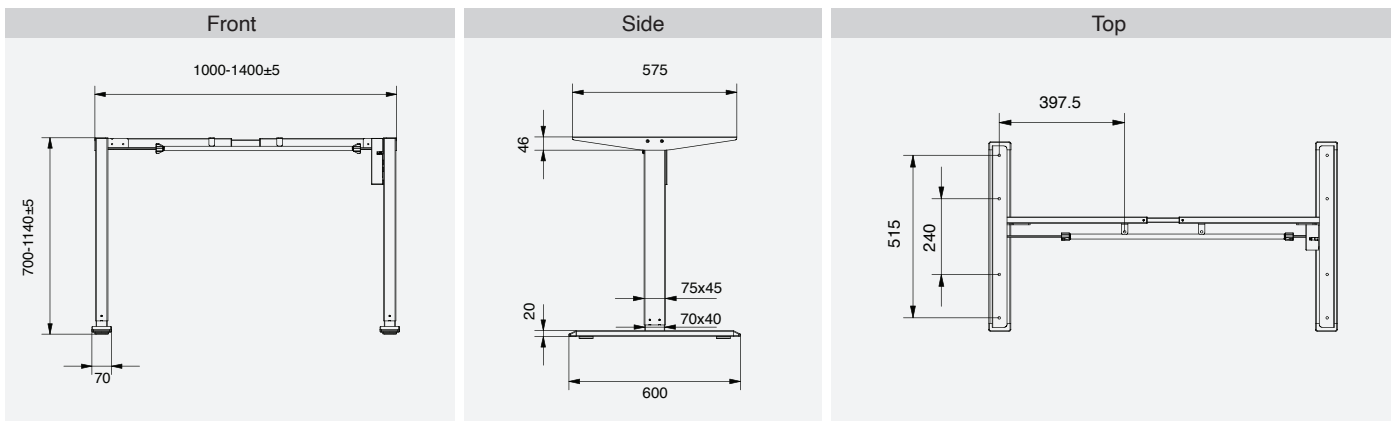

Order information

Colour	Item No.
White RAL9016	ZA0111W
Grey RAL7045	ZA0111G
Black RAL9005	ZA0111B