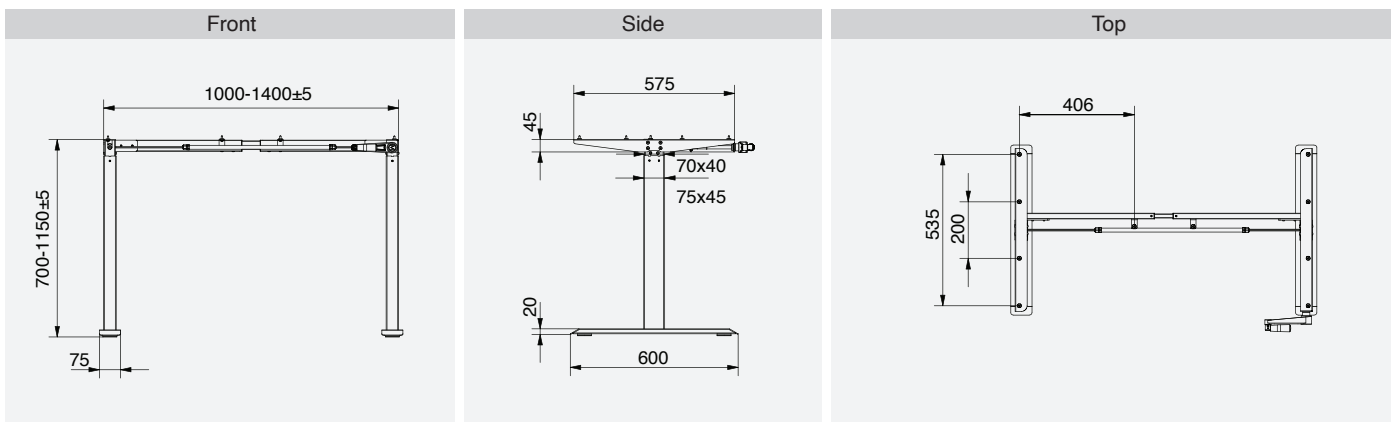

Electrical height adjustable desk frame

1 motor; 2 segments

Desk Frame

- Anti collision
- Dynamic load: 60KG
- Static load: 60KG
- Speed: 20mm/s
- Stroke: 700-1140mm
- Frame width: 1000-1400mm
- Table size min.: 1000x600mm
- Table size max.: 1600x800mm

Manual height adjustable desk frame

2 segments

Desk Frame

- Dynamic load: 70KG
- Static load: 70KG
- Stroke: 700-1150mm
- Frame width: 1000-1400mm
- Table size min.: 1000x500mm
- Table size max.: 1600x700mm