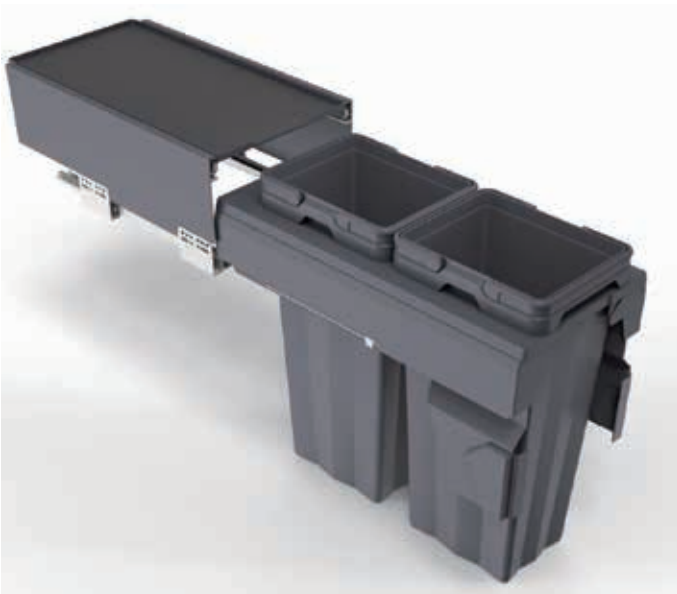

Beside, pull out cover with soft closing slide to give a smooth opening and closing.

DD Bin system

Waste bin system; Cabinet 300mm width; 25/29/32L capacity

- For cabinet 300mm width
- For cabinet 530mm internal depth
- Dark grey colour
- 460/540/620mm height
- 262-280mm width
- 520mm depth
- Soft closing in drawer and top cover

Capacity	Product dimensions	Item No.
1x25L	262-280x520x460mm	MWDD30025G
1x29L	262-280x520x540mm	MWDD30029G
1x32L	262-280x520x620mm	MWDD30132G

DD Bin system

Waste bin system; Cabinet 300mm width; 26/30/32L capacity

- For cabinet 300mm width
- For cabinet 530mm internal depth
- Dark grey colour
- 460/540/620mm height
- 262-280mm width
- 520mm depth
- Soft closing in drawer and top cover

Capacity	Product dimensions	Item No.
2x13L	262-280x520x460mm	MWDD30026G
2x15L	262-280x520x540mm	MWDD30030G
2x16L	262-280x520x620mm	MWDD30032G

DD Bin system

Waste bin system; Cabinet 400mm width; 48/54/62L capacity

- For cabinet 400mm width
- For cabinet 530mm internal depth
- Dark grey colour
- 460/540/620mm height
- 362-380mm width
- 520mm depth
- Soft closing in drawer and top cover