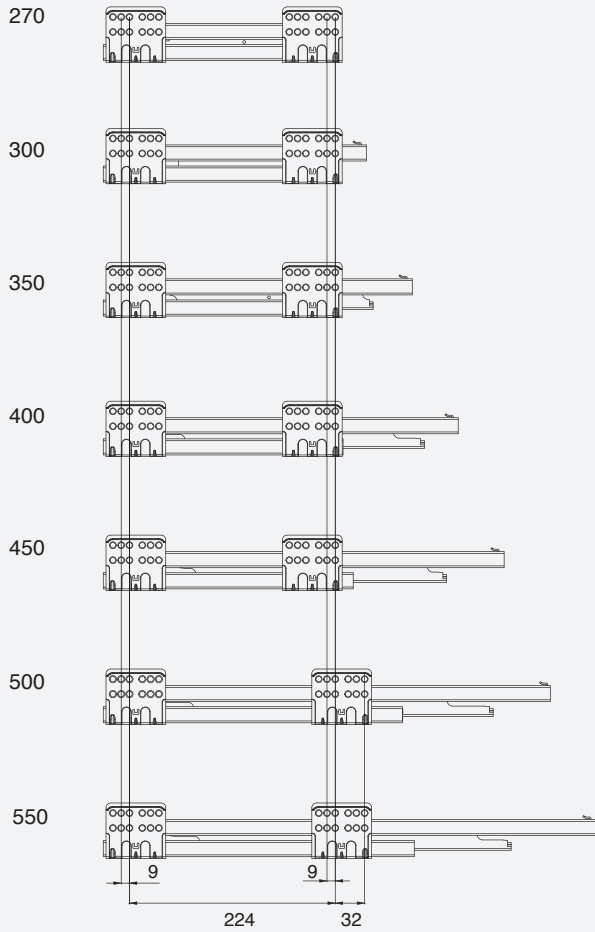

\* Widths is from 300-1200mm; according to request

\* Widths is LW-87mm

**Divider 25mm**

---

Grey	Package
HS25G	50 pair

\* Save hinge height

## Cutting dimensions