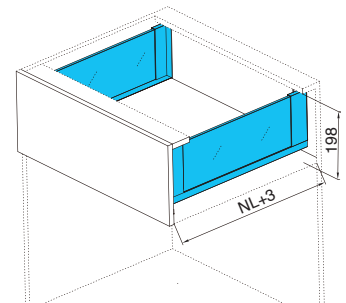

* One set included one pair of slides, sides, rear brackets, front brackets and cover caps

H box - 84mm height

Drawer glass side H84; Soft-close/Push-open

- Slim glass wall
- Soft-close
- Full extension
- 84 mm drawer height
- ± 2 mm up & down adjustment;
- ± 1.5 mm left & right adjustment
- Length from 350-550mm
- Cycles with loading 40kg is 100,000
- Loading capacity is 40 KG

Components	NL	Soft-close		Push-open		Package
		White	Grey	White	Grey	
	270	H1311-270W	H1311-270G	H1311-270PW	H1311-270PG	6 sets
	300	H1311-300W	H1311-300G	H1311-300PW	H1311-300PG	6 sets
	350	H1311-350W	H1311-350G	H1311-350PW	H1311-350PG	6 sets
	400	H1311-400W	H1311-400G	H1311-400PW	H1311-400PG	6 sets
	450	H1311-450W	H1311-450G	H1311-450PW	H1311-450PG	6 sets
	500	H1311-500W	H1311-500G	H1311-500PW	H1311-500PG	6 sets
	550	H1311-550W	H1311-550G	H1311-550PW	H1311-550PG	6 sets

* One set included one pair of slides, sides, rear brackets, front brackets and cover caps

H box - 167mm height

Drawer glass side H167; Soft-close/Push-open

- Slim glass wall
- Soft-close
- Full extension
- 167 mm drawer height
- ±2mm up & down adjustment;
- ±1.5mm left & right adjustment
- Length from 350-550mm
- Cycles with loading 40kg is 100,000
- Loading capacity is 40 KG

* One set included one pair of slides, sides, rear brackets, front brackets and cover caps

H box - 199mm height

Drawer glass side H199; Soft-close/Push-open

- Slim frosted glass wall
- Soft-close
- Full extension
- 199 mm drawer height
- ±2mm up & down adjustment;
- ±1.5mm left & right adjustment
- Length from 350-550mm
- Cycles with loading 40kg is 100,000
- Loading capacity is 40 KG