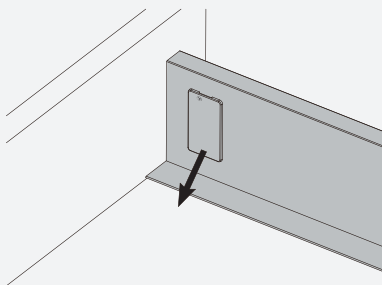

Left/right adjustment $\pm 1.5\text{mm}$

Up/down adjustment $\pm 2\text{mm}$

Lock

Lock and remove panel

Install and remove the drawer

Install inner drawer front panel

H84 height

H167&H199 height