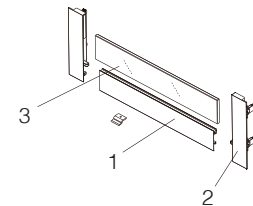

H box

Inset drawer - Front panel and H70 glass for drawer H167

1. Front panel - low aluminum

* DIY cut : Length = LW-100

2. Inset drawer front bracket left/right

L	White	Grey	Package
600	H1330600W	H1330600G	20 pcs
1200	H1331200W	H1331200G	20 pcs
2000	H1332000W	H1332000G	20 pcs

	White	Grey	Package
	H130300W	H130300G	20 pairs

3. Front H70 glass panel

KB	Frosted	Transparent	Package
600	H1360476F	H1360476T	20 pcs
800	H1360676F	H1360676T	20 pcs
900	H1360776F	H1360776T	20 pcs