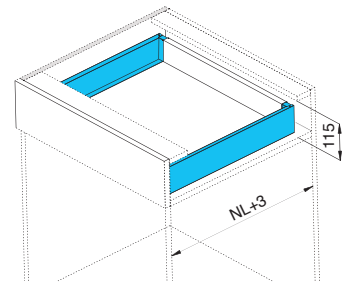

The height, side and tilt angle adjustment ensure perfect alignment

Variety of CEMUX H-Box

Various colour options, different materials, design features and shapes to satisfy the highest expectations.

Wide variety of design options are based on a single platform – ideal for quick and flexible production.

**Various choice
for your preference”**

H box - 84mm height

Drawer H84; Soft-close/Push-open

- Slim wall
- Soft-close/Push-open
- Full extension
- 84 mm drawer height
- ±2mm up & down adjustment;
- ±1.5mm left & right adjustment
- Length from 270-550mm
- Cycles with loading 40kg is 100,000
- Loading capacity is 40 KG

* One set included one pair of slides, sides, rear brackets, front brackets and cover caps

H box - 116mm height

Drawer H116; Soft-close/Push-open

- Slim wall
- Soft-close/Push-open
- Full extension
- 116 mm drawer height
- ±2mm up & down adjustment;
- ±1.5mm left & right adjustment
- Length from 270-550mm
- Cycles with loading 40kg is 100,000
- Loading capacity is 40 KG