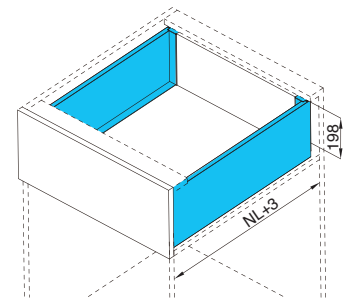

* One set included one pair of slides, sides, rear brackets, front brackets and cover caps

H box - 116mm height

Drawer H116; Soft-close/Push-open

- Slim wall
- Soft-close/Push-open
- Full extension
- 116 mm drawer height
- ±2mm up & down adjustment;
- ±1.5mm left & right adjustment
- Length from 270-550mm
- Cycles with loading 40kg is 100,000
- Loading capacity is 40 KG

Components	NL	Soft-close		Push-open		Package
		White	Grey	White	Grey	
	270	H1302-270W	H1302-270G	H1302-270PW	H1302-270PG	6 sets
	300	H1302-300W	H1302-300G	H1302-300PW	H1302-300PG	6 sets
	350	H1302-350W	H1302-350G	H1302-350PW	H1302-350PG	6 sets
	400	H1302-400W	H1302-400G	H1302-400PW	H1302-400PG	6 sets
	450	H1302-450W	H1302-450G	H1302-450PW	H1302-450PG	6 sets
	500	H1302-500W	H1302-500G	H1302-500PW	H1302-500PG	6 sets
	550	H1302-550W	H1302-550G	H1302-550PW	H1302-550PG	6 sets

* One set included one pair of slides, sides, rear brackets, front brackets and cover caps

H box - 167mm height

Drawer H167; Soft-close/Push-open

- Slim wall
- Soft-close
- Full extension
- 167 mm drawer height
- ±2mm up & down adjustment;
- ±1.5mm left & right adjustment
- Length from 270-550mm
- Cycles with loading 40kg is 100,000
- Loading capacity is 40 KG