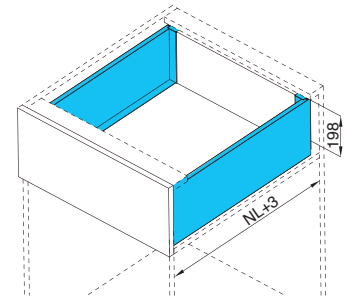

## H box - 116mm height

Drawer H116; Soft-close/Push-open

- Slim wall
- Soft-close/Push-open
- Full extension
- 116 mm drawer height
- ±2mm up & down adjustment;
- ±1.5mm left & right adjustment
- Length from 270-550mm
- Cycles with loading 40kg is 100,000
- Loading capacity is 40 KG

\* One set included one pair of slides, sides, rear brackets, front brackets and cover caps

**H box - 167mm height**

Drawer H167; Soft-close/Push-open

- Slim wall
- Soft-close
- Full extension
- 167 mm drawer height
- ±2mm up & down adjustment;
- ±1.5mm left & right adjustment
- Length from 270-550mm
- Cycles with loading 40kg is 100,000
- Loading capacity is 40 KG