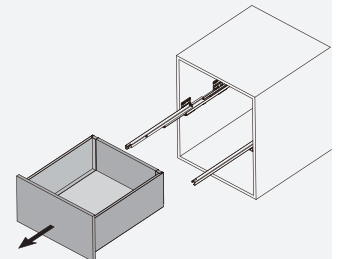

Left/right adjustment $\pm 1.5\text{mm}$

Up/down adjustment $\pm 2\text{mm}$

Lock

Lock and remove panel

Install and remove the drawer

Install inner drawer front panel

H84 height

H167&H199 height