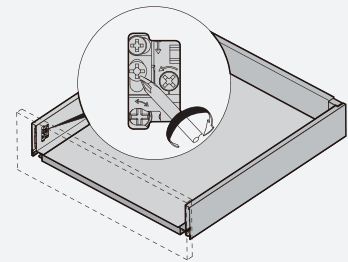

Left/right adjustment $\pm 1.5\text{mm}$

Up/down adjustment $\pm 2\text{mm}$

Lock

Lock and remove panel

Install and remove the drawer

Install inner drawer front panel

H84 height

H167&H199 height