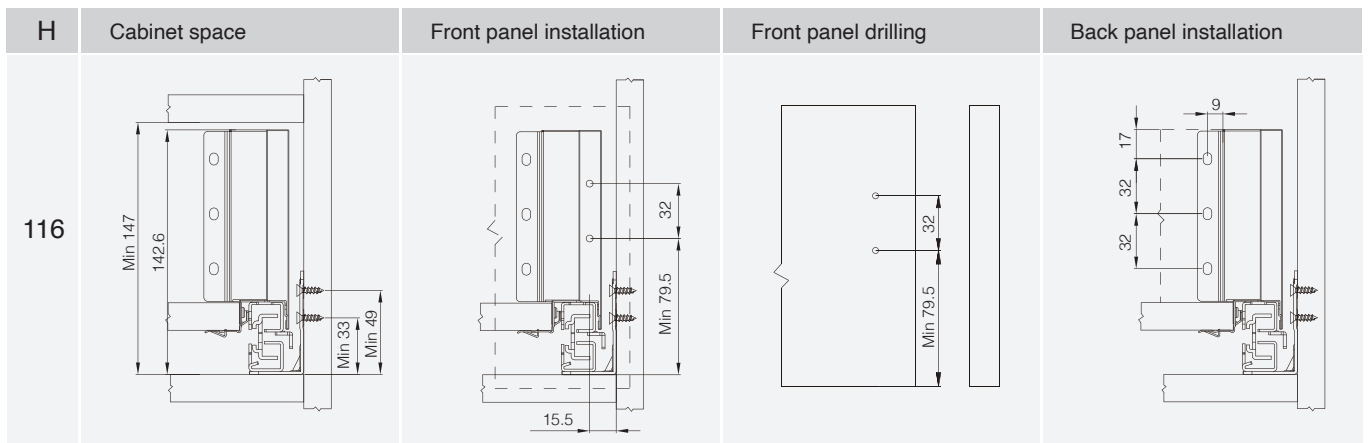

* Widths is LW-87mm

Divider 25mm

Grey	Package
HS25G	50 pair

* Save hinge height

Technical information - How to confirm the hole position

Technical information - How to confirm the slide hole position & cutting dimensions