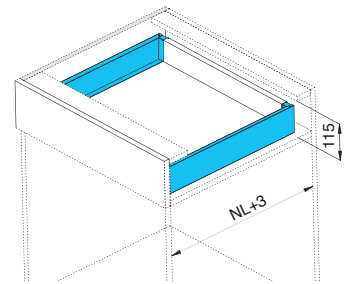

## H box - 84mm height

Drawer H84; Soft-close/Push-open

- Slim wall
- Soft-close/Push-open
- Full extension
- 84 mm drawer height
- ±2mm up & down adjustment;
- ±1.5mm left & right adjustment
- Length from 270-550mm
- Cycles with loading 40kg is 100,000
- Loading capacity is 40 KG