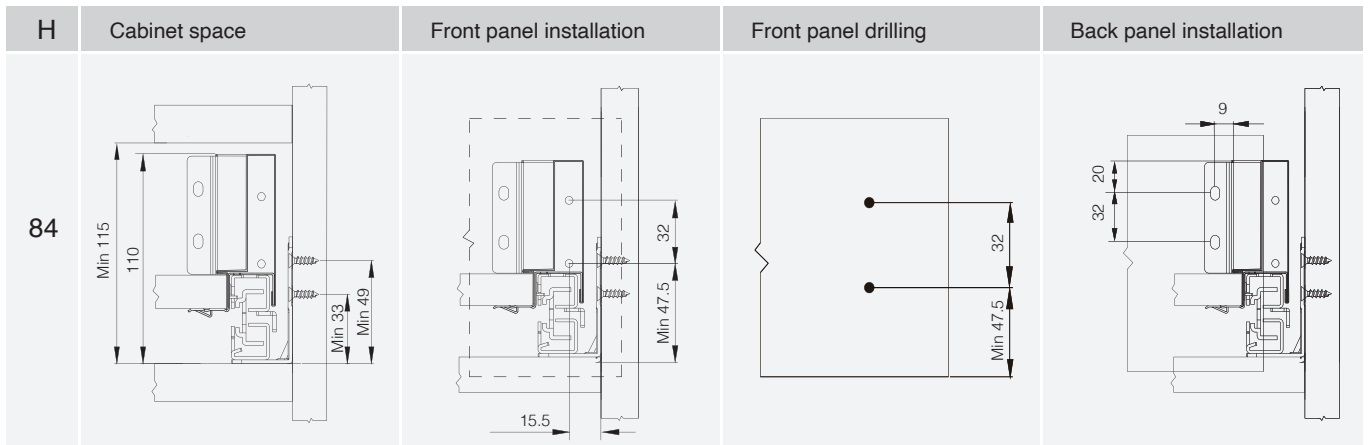

Technical information - How to confirm the hole position