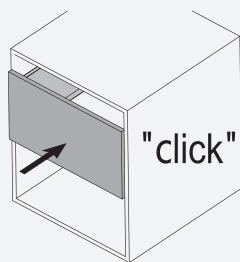

Install and remove the drawer