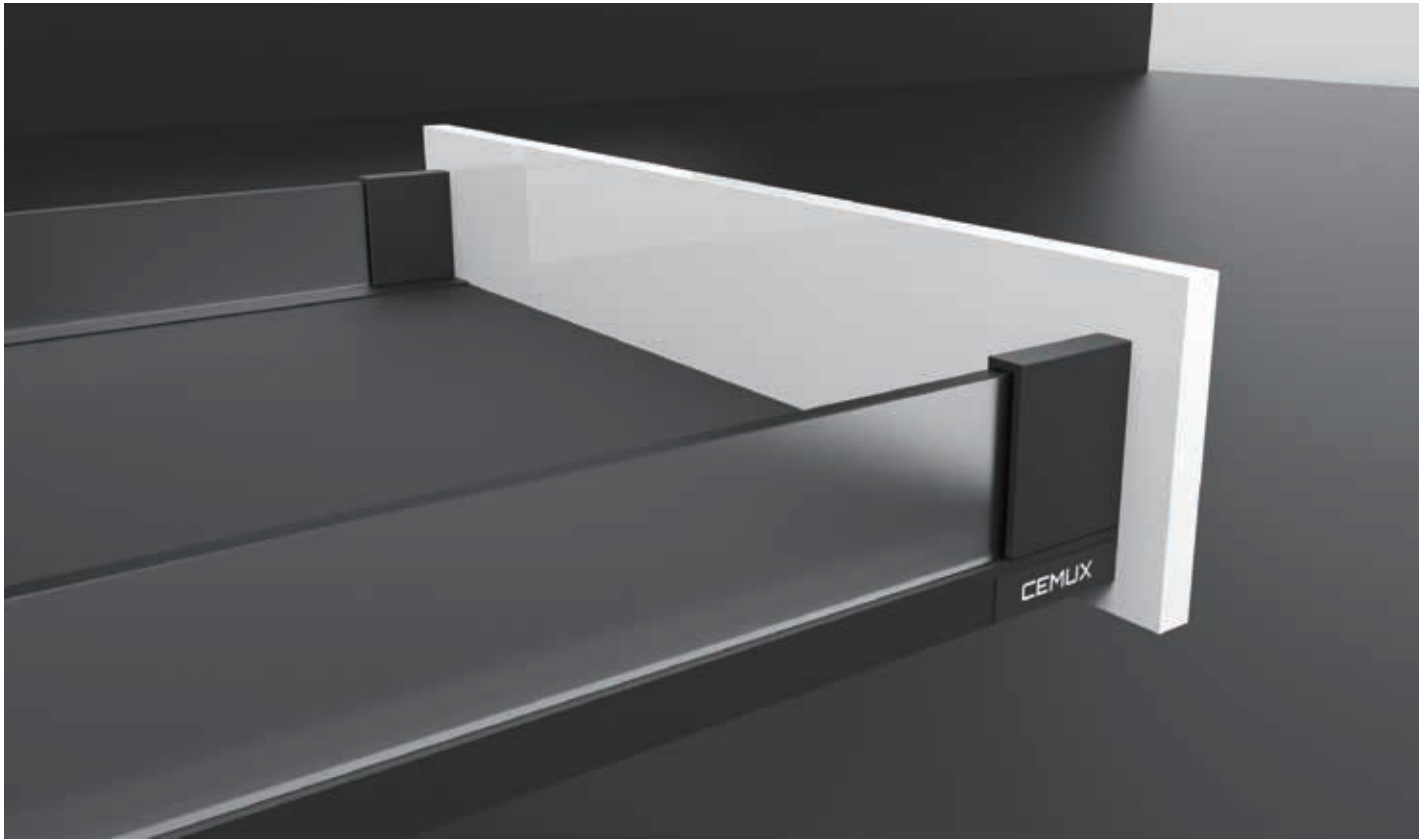

H box - 84mm height

Drawer glass side H84; Soft-close/Push-open

- Slim glass wall
- Soft-close
- Full extension
- 84 mm drawer height
- ± 2 mm up & down adjustment;
- ± 1.5 mm left & right adjustment
- Length from 350-550mm
- Cycles with loading 40kg is 100,000
- Loading capacity is 40 KG

Components	NL	Soft-close		Push-open		Package
		White	Grey	White	Grey	
	270	H1311-270W	H1311-270G	H1311-270PW	H1311-270PG	6 sets
	300	H1311-300W	H1311-300G	H1311-300PW	H1311-300PG	6 sets
	350	H1311-350W	H1311-350G	H1311-350PW	H1311-350PG	6 sets
	400	H1311-400W	H1311-400G	H1311-400PW	H1311-400PG	6 sets
	450	H1311-450W	H1311-450G	H1311-450PW	H1311-450PG	6 sets
	500	H1311-500W	H1311-500G	H1311-500PW	H1311-500PG	6 sets
	550	H1311-550W	H1311-550G	H1311-550PW	H1311-550PG	6 sets

* One set included one pair of slides, sides, rear brackets, front brackets and cover caps