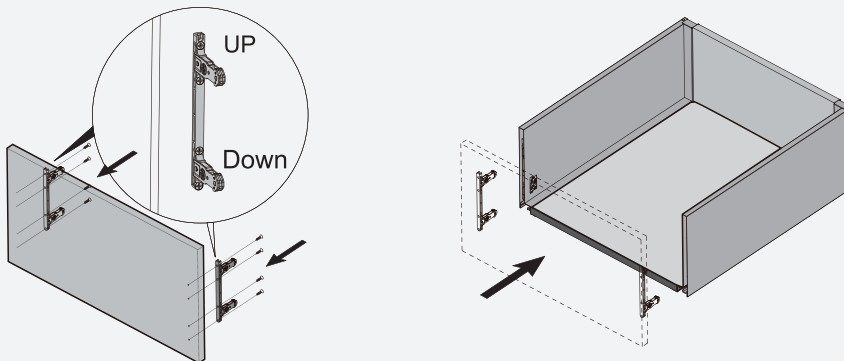

Install H167 & H199 panel