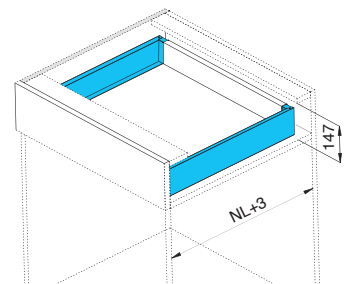

## H box - 84mm height

Drawer H84; Soft-close/Push-open

- Slim wall
- Soft-close/Push-open
- Full extension
- 84 mm drawer height
- ±2mm up & down adjustment;
- ±1.5mm left & right adjustment
- Length from 270-550mm
- Cycles with loading 40kg is 100,000
- Loading capacity is 40 KG

## H box - 116mm height

Drawer H116; Soft-close/Push-open

- Slim wall
- Soft-close/Push-open
- Full extension
- 116 mm drawer height
- ±2mm up & down adjustment;
- ±1.5mm left & right adjustment
- Length from 270-550mm
- Cycles with loading 40kg is 100,000
- Loading capacity is 40 KG