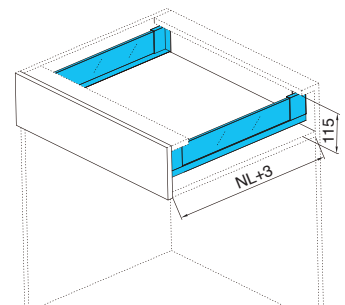

* One set included one pair of slides, sides, rear brackets, front brackets and cover caps

H box - 84mm height

Drawer glass side H84; Soft-close/Push-open

- Slim glass wall
- Soft-close
- Full extension
- 84 mm drawer height
- ± 2 mm up & down adjustment;
- ± 1.5 mm left & right adjustment
- Length from 350-550mm
- Cycles with loading 40kg is 100,000
- Loading capacity is 40 KG

* One set included one pair of slides, sides, rear brackets, front brackets and cover caps

H box - 167mm height

Drawer glass side H167; Soft-close/Push-open

- Slim glass wall
- Soft-close
- Full extension
- 167 mm drawer height
- ±2mm up & down adjustment;
- ±1.5mm left & right adjustment
- Length from 350-550mm
- Cycles with loading 40kg is 100,000
- Loading capacity is 40 KG