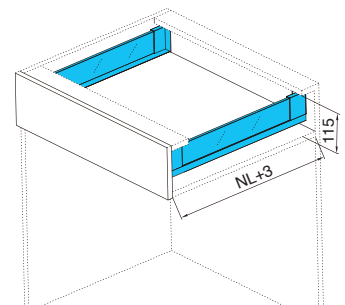

\* One set included one pair of slides, sides, rear brackets, front brackets and cover caps

## H box - 84mm height

Drawer glass side H84; Soft-close/Push-open

- Slim glass wall
- Soft-close
- Full extension
- 84 mm drawer height
- $\pm 2$ mm up & down adjustment;
- $\pm 1.5$ mm left & right adjustment
- Length from 350-550mm
- Cycles with loading 40kg is 100,000
- Loading capacity is 40 KG