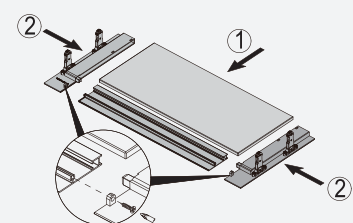

Left/right adjustment $\pm 1.5\text{mm}$

Up/down adjustment $\pm 2\text{mm}$

Lock

Lock and remove panel

Install and remove the drawer

Install inner drawer front panel

H84 height

H167&H199 height