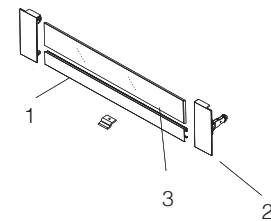

H box

Inset drawer - Front panel and H54 glass for drawer H84

1. Front panel - low aluminum
* DIY cut : Length = LW-100

L	White	Grey	Package
600	H1330600W	H1330600G	20 pcs
1200	H1331200W	H1331200G	20 pcs
2000	H1332000W	H1332000G	20 pcs

2. Inset drawer front bracket left/right

	White	Grey	Package
	H131200W	H131200G	50 pairs

3. Front H54 glass panel

KB	Frosted	Transparent	Package
600	H1410476F	H1410476T	20 pcs
800	H1410676F	H1410676T	20 pcs
900	H1410776F	H1410776T	20 pcs