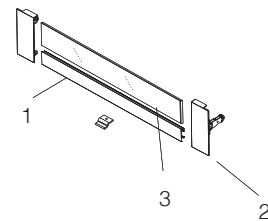

H box

Inset drawer - Front panel and H54 glass for drawer H84

1. Front panel - low aluminum
* DIY cut : Length = LW-100

L	White	Grey	Package
600	H1330600W	H1330600G	20 pcs
1200	H1331200W	H1331200G	20 pcs
2000	H1332000W	H1332000G	20 pcs

2. Inset drawer front bracket left/right

	White	Grey	Package
	H131200W	H131200G	50 pairs

3. Front H54 glass panel

KB	Frosted	Transparent	Package
600	H1410476F	H1410476T	20 pcs
800	H1410676F	H1410676T	20 pcs
900	H1410776F	H1410776T	20 pcs