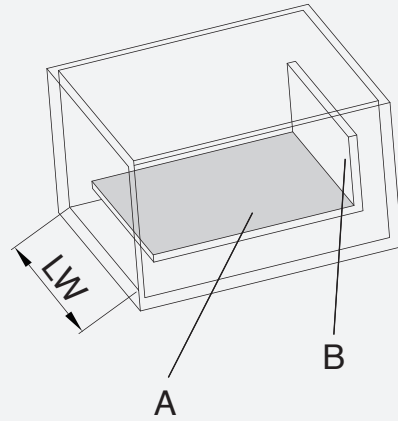

Cutting dimensions