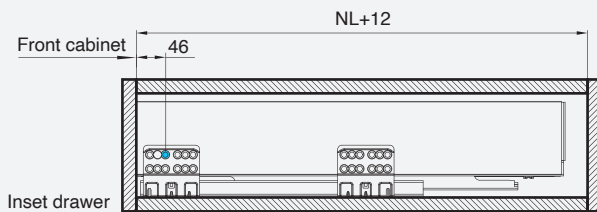

Technical information - How to confirm the slide hole position & cutting dimensions

Fixing positions for drawer slides