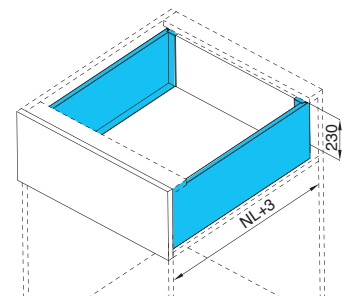

\* One set included one pair of slides, sides, rear brackets, front brackets and cover caps

**H box - 167mm height**

Drawer H167; Soft-close/Push-open

- Slim wall
- Soft-close
- Full extension
- 167 mm drawer height
- ±2mm up & down adjustment;
- ±1.5mm left & right adjustment
- Length from 270-550mm
- Cycles with loading 40kg is 100,000
- Loading capacity is 40 KG

Components	NL	Soft-close		Push-open		Package
		White	Grey	White	Grey	
	270	H1303-270W	H1303-270G	H1303-270PW	H1303-270PG	5 sets
	300	H1303-300W	H1303-300G	H1303-300PW	H1303-300PG	5 sets
	350	H1303-350W	H1303-350G	H1303-350PW	H1303-350PG	5 sets
	400	H1303-400W	H1303-400G	H1303-400PW	H1303-400PG	5 sets
	450	H1303-450W	H1303-450G	H1303-450PW	H1303-450PG	5 sets
	500	H1303-500W	H1303-500G	H1303-500PW	H1303-500PG	5 sets
	550	H1303-550W	H1303-550G	H1303-550PW	H1303-550PG	5 sets

\* One set included one pair of slides, sides, rear brackets, front brackets and cover caps

**H box - 199mm height**

Drawer H199; Soft-close/Push-open

- Slim wall
- Soft-close
- Full extension
- 199 mm drawer height
- ±2mm up & down adjustment;
- ±1.5mm left & right adjustment
- Length from 270-550mm
- Cycles with loading 40kg is 100,000
- Loading capacity is 40 KG