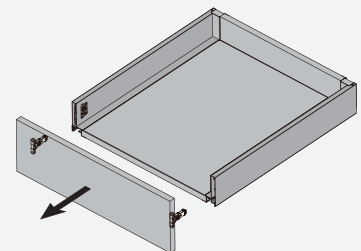

Left/right adjustment $\pm 1.5\text{mm}$

Up/down adjustment $\pm 2\text{mm}$

Lock

Lock and remove panel

Install and remove the drawer

Install inner drawer front panel

H84 height

H167&H199 height