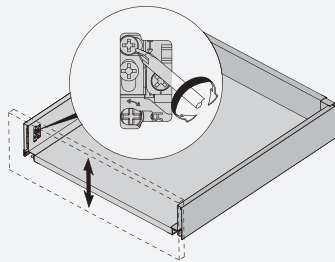

Left/right adjustment $\pm 1.5\text{mm}$

Up/down adjustment $\pm 2\text{mm}$

Lock

Lock and remove panel

Install and remove the drawer

Install inner drawer front panel

H84 height

H167&H199 height