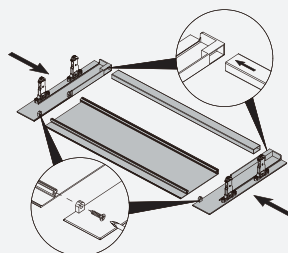

Left/right adjustment $\pm 1.5\text{mm}$

Up/down adjustment $\pm 2\text{mm}$

Lock

Lock and remove panel

Install and remove the drawer

Install inner drawer front panel

H84 height

H167&H199 height