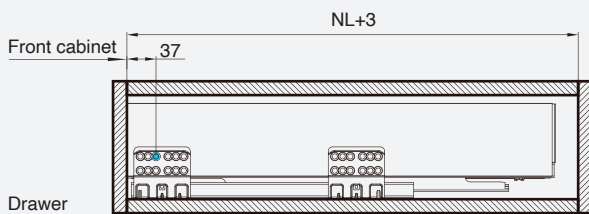

Technical information - How to confirm the slide hole position & cutting dimensions

Fixing positions for drawer slides