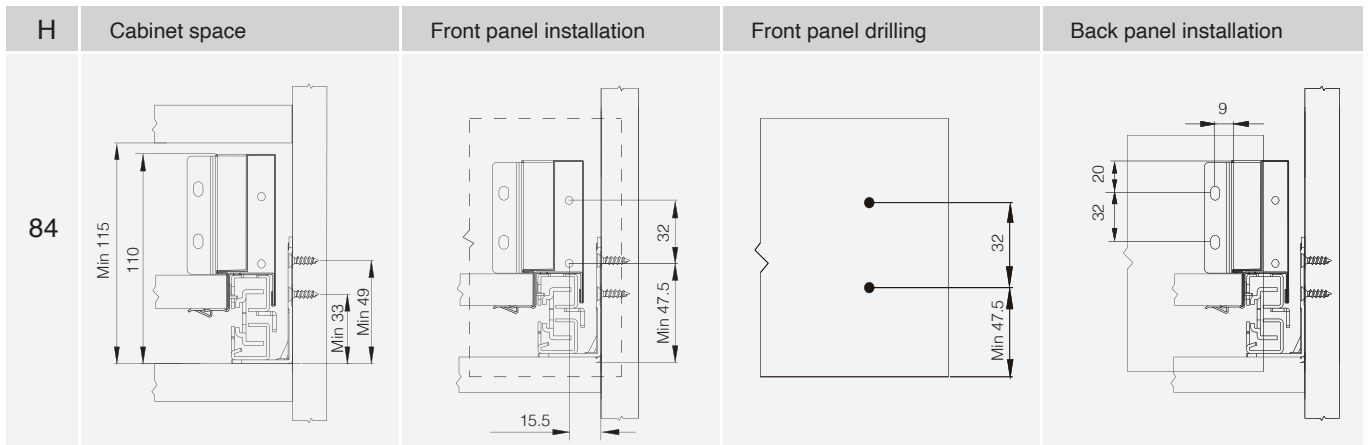

* Widths is LW-87mm

Divider 25mm

Grey	Package
HS25G	50 pair

* Save hinge height

Technical information - How to confirm the hole position

Technical information - How to confirm the slide hole position & cutting dimensions