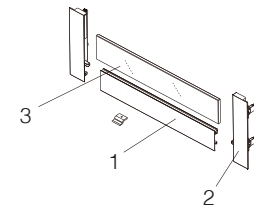

H box

Inset drawer - Front panel and H70 glass for drawer H167

1. Front panel - low aluminum

* DIY cut : Length = LW-100

L	White	Grey	Package
600	H1330600W	H1330600G	20 pcs
1200	H1331200W	H1331200G	20 pcs
2000	H1332000W	H1332000G	20 pcs

2. Inset drawer front bracket left/right

	White	Grey	Package
	H130300W	H130300G	20 pairs

3. Front H70 glass panel

KB	Frosted	Transparent	Package
600	H1360476F	H1360476T	20 pcs
800	H1360676F	H1360676T	20 pcs
900	H1360776F	H1360776T	20 pcs