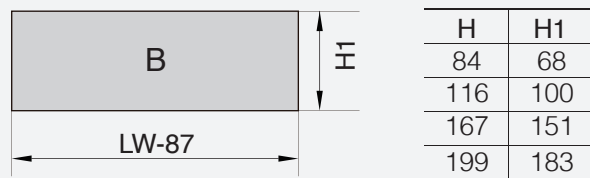

Fixing positions for drawer slides

Cutting dimensions

Bottom panel cutting dimension

Back panel cutting dimension

H	H1
84	68
116	100
167	151
199	183

Legend

LW Internal cabinet width

L Length