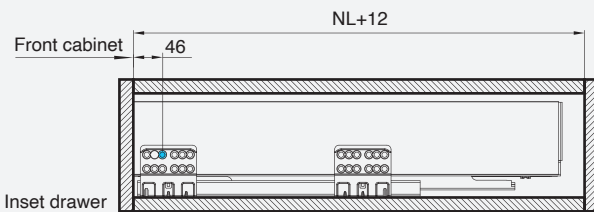

Technical information - How to confirm the slide hole position & cutting dimensions

Fixing positions for drawer slides