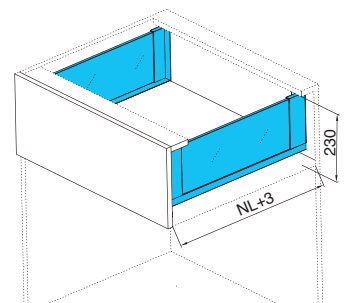

* One set included one pair of slides, sides, rear brackets, front brackets and cover caps

H box - 167mm height

Drawer glass side H167; Soft-close/Push-open

- Slim glass wall
- Soft-close
- Full extension
- 167 mm drawer height
- ±2mm up & down adjustment;
- ±1.5mm left & right adjustment
- Length from 350-550mm
- Cycles with loading 40kg is 100,000
- Loading capacity is 40 KG

Components	NL	Soft-close		Push-open		Package
		White	Grey	White	Grey	
	270	H1313-270W	H1313-270G	H1313-270PW	H1313-270PG	5 sets
	300	H1313-300W	H1313-300G	H1313-300PW	H1313-300PG	5 sets
	350	H1313-350W	H1313-350G	H1313-350PW	H1313-350PG	5 sets
	400	H1313-400W	H1313-400G	H1313-400PW	H1313-400PG	5 sets
	450	H1313-450W	H1313-450G	H1313-450PW	H1313-450PG	5 sets
	500	H1313-500W	H1313-500G	H1313-500PW	H1313-500PG	5 sets
	550	H1313-550W	H1313-550G	H1313-550PW	H1313-550PG	5 sets

* One set included one pair of slides, sides, rear brackets, front brackets and cover caps

H box - 199mm height

Drawer glass side H199; Soft-close/Push-open

- Slim frosted glass wall
- Soft-close
- Full extension
- 199 mm drawer height
- ±2mm up & down adjustment;
- ±1.5mm left & right adjustment
- Length from 350-550mm
- Cycles with loading 40kg is 100,000
- Loading capacity is 40 KG