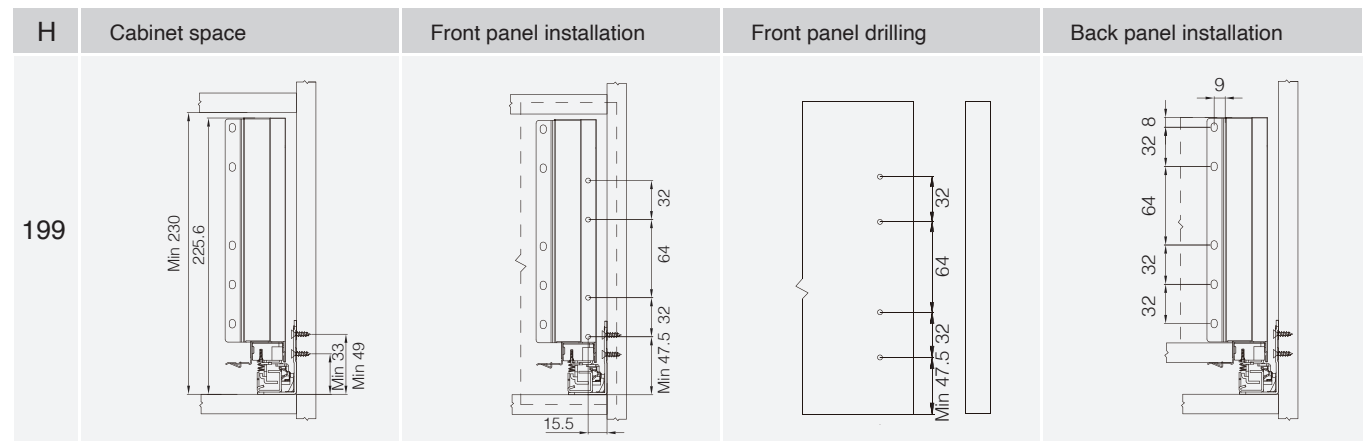

* Widths is LW-87mm

Divider 25mm

Grey	Package
HS25G	50 pair

* Save hinge height

Technical information - How to confirm the hole position

Technical information - How to confirm the slide hole position & cutting dimensions