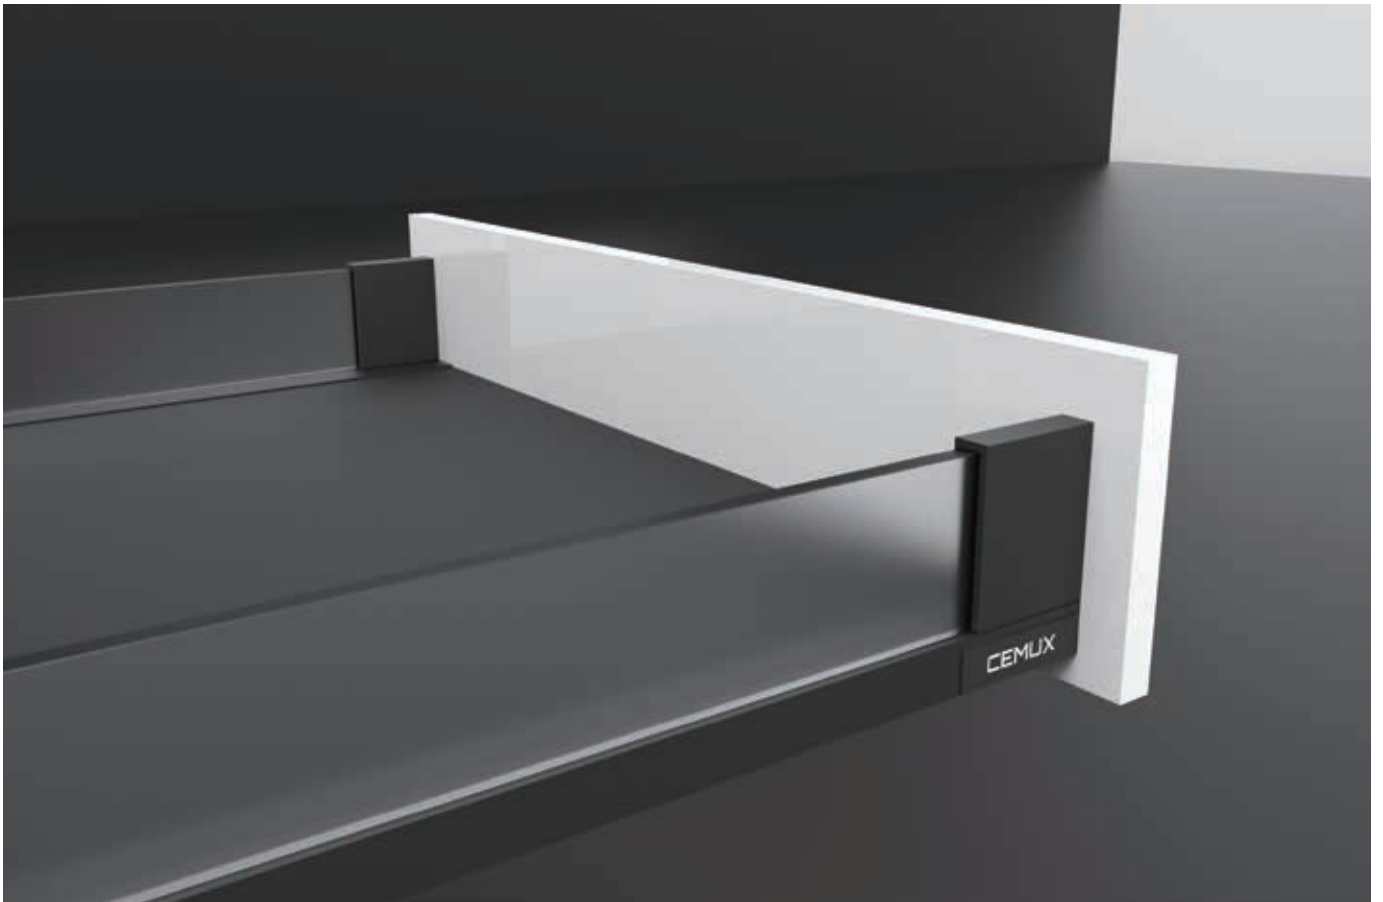

“Imaginative , sleek design”

The Soft-close damping system provides a smooth , steady closing action leading to effortless opening and closing movements.

The height, side and tilt angle adjustment ensure perfect alignment