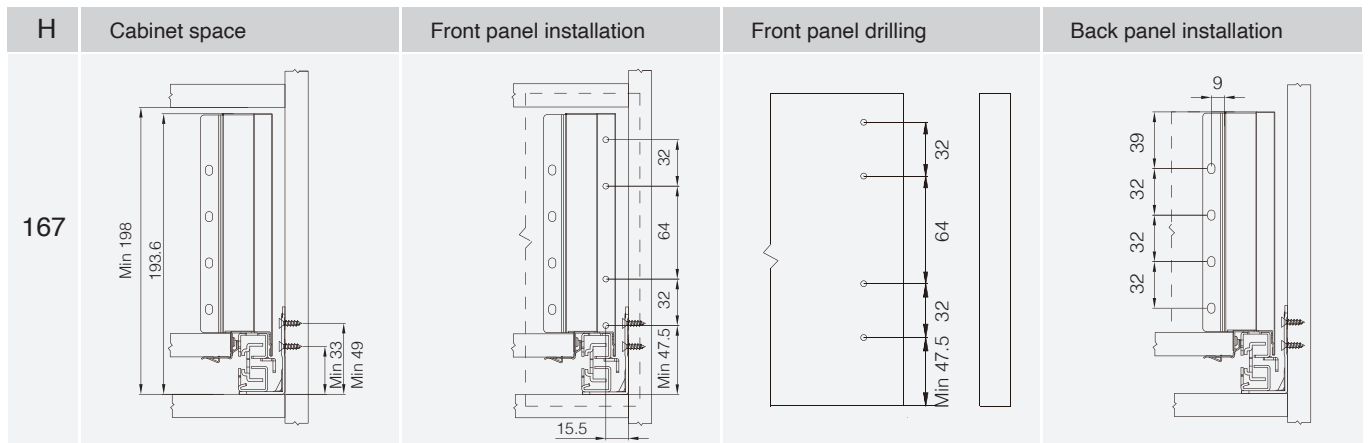

Technical information - How to confirm the hole position