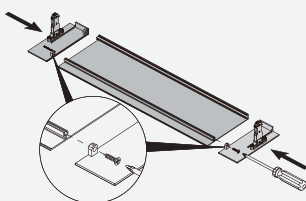

Left/right adjustment $\pm 1.5\text{mm}$

Up/down adjustment $\pm 2\text{mm}$

Lock

Lock and remove panel

Install and remove the drawer

Install inner drawer front panel

H84 height

H167&H199 height