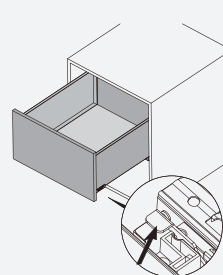

Left/right adjustment $\pm 1.5\text{mm}$

Up/down adjustment $\pm 2\text{mm}$

Lock

Lock and remove panel

Install and remove the drawer

Install inner drawer front panel

H84 height

H167&H199 height