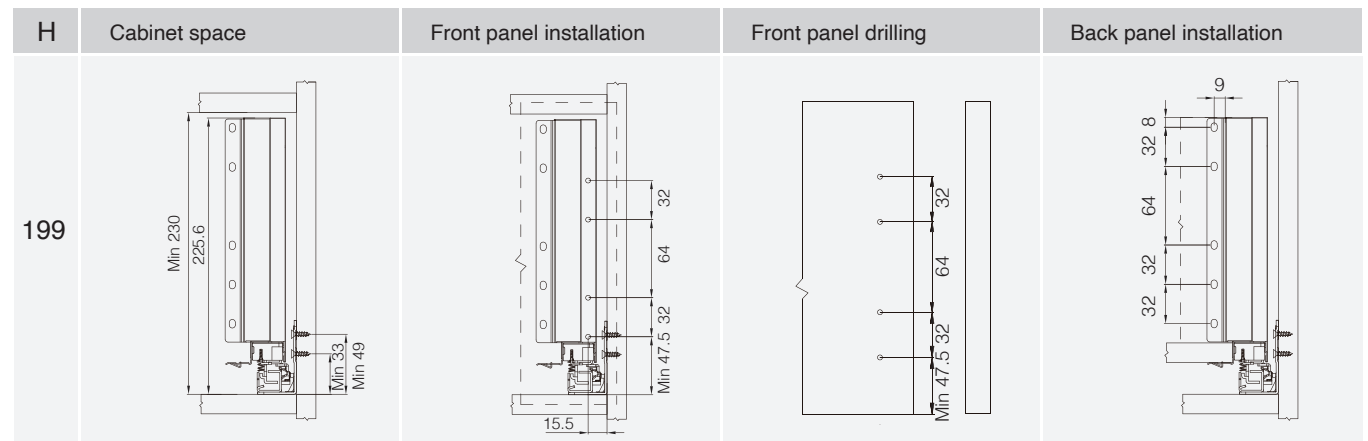

Technical information - How to confirm the hole position