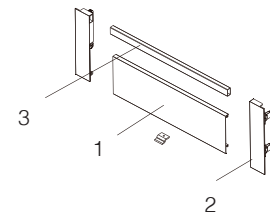

H box

Inset drawer - Front panel and rail for drawer H167

1. Front panel - normal aluminum

* DIY cut : Length = LW-100

L	White	Grey	Package
600	H1320600W	H1320600G	20 pcs
1200	H1321200W	H1321200G	20 pcs
2000	H1322000W	H1322000G	20 pcs

2. Inset drawer front bracket left/right

	White	Grey	Package
	H130500W	H130500G	20 pairs

3. Front square rail

* DIY cut : Length = LW-88

L	White	Grey	Package
600	HF320600W	HF320600G	50 pcs
1200	HF321200W	HF321200G	50 pcs
2000	HF322000W	HF322000G	50 pcs