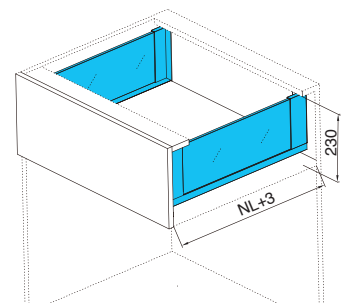

\* One set included one pair of slides, sides, rear brackets, front brackets and cover caps

**H box - 167mm height**

Drawer glass side H167; Soft-close/Push-open

- Slim glass wall
- Soft-close
- Full extension
- 167 mm drawer height
- ±2mm up & down adjustment;
- ±1.5mm left & right adjustment
- Length from 350-550mm
- Cycles with loading 40kg is 100,000
- Loading capacity is 40 KG

Components	NL	Soft-close		Push-open		Package
		White	Grey	White	Grey	
	270	H1313-270W	H1313-270G	H1313-270PW	H1313-270PG	5 sets
	300	H1313-300W	H1313-300G	H1313-300PW	H1313-300PG	5 sets
	350	H1313-350W	H1313-350G	H1313-350PW	H1313-350PG	5 sets
	400	H1313-400W	H1313-400G	H1313-400PW	H1313-400PG	5 sets
	450	H1313-450W	H1313-450G	H1313-450PW	H1313-450PG	5 sets
	500	H1313-500W	H1313-500G	H1313-500PW	H1313-500PG	5 sets
	550	H1313-550W	H1313-550G	H1313-550PW	H1313-550PG	5 sets

\* One set included one pair of slides, sides, rear brackets, front brackets and cover caps

**H box - 199mm height**

Drawer glass side H199; Soft-close/Push-open

- Slim frosted glass wall
- Soft-close
- Full extension
- 199 mm drawer height
- ±2mm up & down adjustment;
- ±1.5mm left & right adjustment
- Length from 350-550mm
- Cycles with loading 40kg is 100,000
- Loading capacity is 40 KG