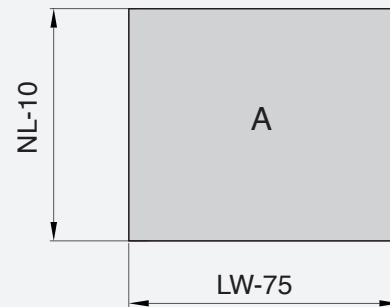

Bottom panel cutting dimension