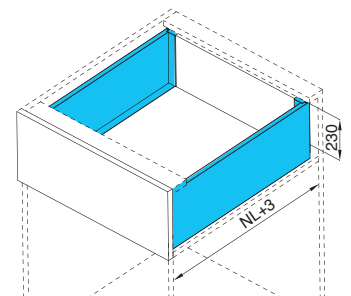

* One set included one pair of slides, sides, rear brackets, front brackets and cover caps

H box - 167mm height

Drawer H167; Soft-close/Push-open

- Slim wall
- Soft-close
- Full extension
- 167 mm drawer height
- ±2mm up & down adjustment;
- ±1.5mm left & right adjustment
- Length from 270-550mm
- Cycles with loading 40kg is 100,000
- Loading capacity is 40 KG

Components	NL	Soft-close		Push-open		Package
		White	Grey	White	Grey	
	270	H1303-270W	H1303-270G	H1303-270PW	H1303-270PG	5 sets
	300	H1303-300W	H1303-300G	H1303-300PW	H1303-300PG	5 sets
	350	H1303-350W	H1303-350G	H1303-350PW	H1303-350PG	5 sets
	400	H1303-400W	H1303-400G	H1303-400PW	H1303-400PG	5 sets
	450	H1303-450W	H1303-450G	H1303-450PW	H1303-450PG	5 sets
	500	H1303-500W	H1303-500G	H1303-500PW	H1303-500PG	5 sets
	550	H1303-550W	H1303-550G	H1303-550PW	H1303-550PG	5 sets

* One set included one pair of slides, sides, rear brackets, front brackets and cover caps

H box - 199mm height

Drawer H199; Soft-close/Push-open

- Slim wall
- Soft-close
- Full extension
- 199 mm drawer height
- ±2mm up & down adjustment;
- ±1.5mm left & right adjustment
- Length from 270-550mm
- Cycles with loading 40kg is 100,000
- Loading capacity is 40 KG

* One set included one pair of slides, sides, rear brackets, front brackets and cover caps

H box - 84mm height

Drawer glass side H84; Soft-close/Push-open

- Slim glass wall
- Soft-close
- Full extension
- 84 mm drawer height
- ± 2 mm up & down adjustment;
- ± 1.5 mm left & right adjustment
- Length from 350-550mm
- Cycles with loading 40kg is 100,000
- Loading capacity is 40 KG