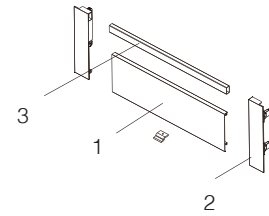

H box

Inset drawer - Front panel and rail for drawer H167

1. Front panel - normal aluminum

* DIY cut : Length = LW-100

2. Inset drawer front bracket left/right

L	White	Grey	Package
600	H1320600W	H1320600G	20 pcs
1200	H1321200W	H1321200G	20 pcs
2000	H1322000W	H1322000G	20 pcs

	White	Grey	Package
	H130500W	H130500G	20 pairs

3. Front square rail

* DIY cut : Length = LW-88

L	White	Grey	Package
600	HF320600W	HF320600G	50 pcs
1200	HF321200W	HF321200G	50 pcs
2000	HF322000W	HF322000G	50 pcs