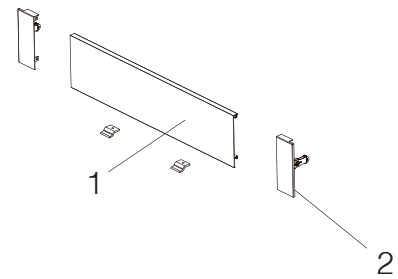

* One set included one pair of slides, sides, rear brackets, front brackets and cover caps

H box - 199mm height

Drawer glass side H199; Soft-close/Push-open

- Slim frosted glass wall
- Soft-close
- Full extension
- 199 mm drawer height
- ±2mm up & down adjustment;
- ±1.5mm left & right adjustment
- Length from 350-550mm
- Cycles with loading 40kg is 100,000
- Loading capacity is 40 KG

* One set included one pair of slides, sides, rear brackets, front brackets and cover caps

INNER DRAWER ACCESSORIES

H box

Inset drawer accessories for H84

1. Front panel - normal aluminum
* DIY cut : Length = LW-100