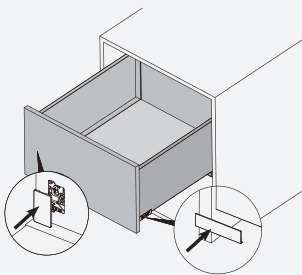

Left/right adjustment $\pm 1.5\text{mm}$

Up/down adjustment $\pm 2\text{mm}$

Lock

Lock and remove panel

Install and remove the drawer

Install inner drawer front panel

H84 height

H167&H199 height