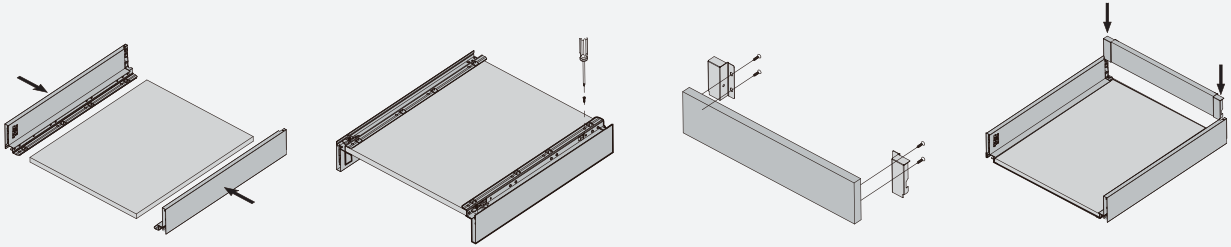

H box

Installation information

Install drawer