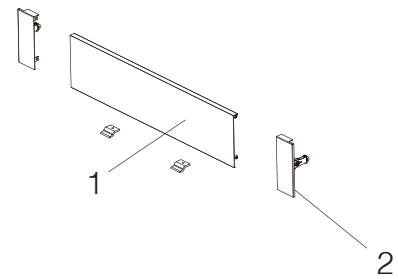

H box

Inset drawer accessories for H84

1. Front panel - normal aluminum
* DIY cut : Length = LW-100

L	White	Grey	Package
600	H1320600W	H1320600G	20 pcs
1200	H1321200W	H1321200G	20 pcs
2000	H1322000W	H1322000G	20 pcs

2. Inset drawer front bracket left/right

	White	Grey	Package
	H130200W	H130200G	50 pairs