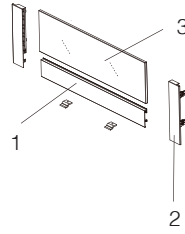

H box

Inset drawer - Front panel and H138 glass for drawer glass side H167