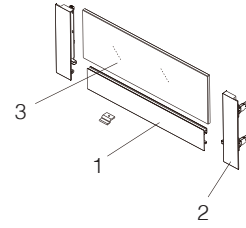

H box

Inset drawer - Front panel and H170 glass for drawer H199