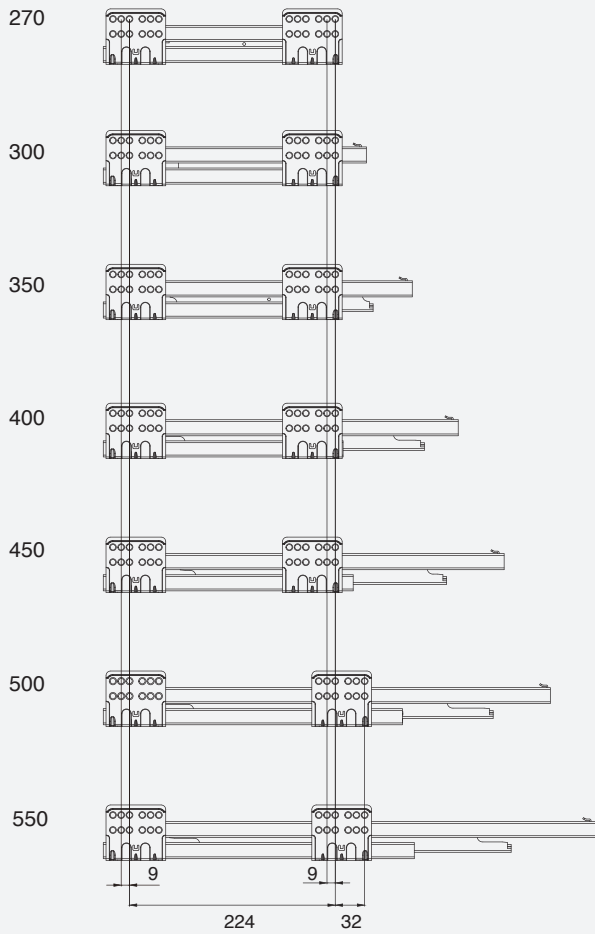

Technical information - How to confirm the slide hole position & cutting dimensions

Fixing positions for drawer slides