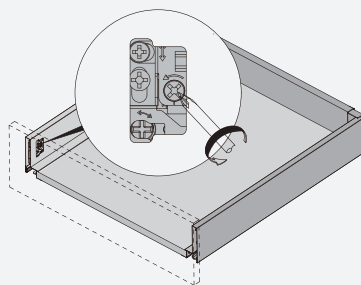

Left/right adjustment $\pm 1.5\text{mm}$

Up/down adjustment $\pm 2\text{mm}$

Lock

Lock and remove panel

Install and remove the drawer

Install inner drawer front panel

H84 height

H167&H199 height