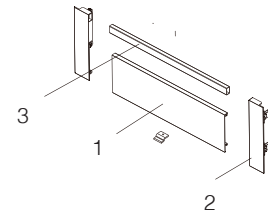

H box

Inset drawer - Front panel and rail for drawer H199

1. Front panel - normal aluminum

* DIY cut : Length = LW-100

L	White	Grey	Package
600	H1320600W	H1320600G	20 pcs
1200	H1321200W	H1321200G	20 pcs
2000	H1322000W	H1322000G	20 pcs

2. Inset drawer front bracket left/right

	White	Grey	Package
	H130800W	H130800G	20 pairs

3. Front square rail

* DIY cut : Length = LW-88

L	White	Grey	Package
600	HF320600W	HF320600G	50 pcs
1200	HF321200W	HF321200G	50 pcs
2000	HF322000W	HF322000G	50 pcs