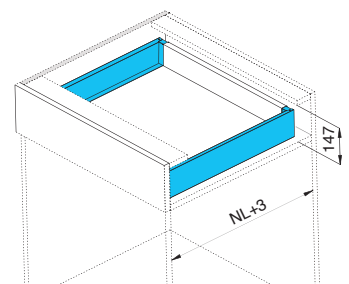

**Various choice
for your preference”**

H box - 84mm height

Drawer H84; Soft-close/Push-open

- Slim wall
- Soft-close/Push-open
- Full extension
- 84 mm drawer height
- ±2mm up & down adjustment;
- ±1.5mm left & right adjustment
- Length from 270-550mm
- Cycles with loading 40kg is 100,000
- Loading capacity is 40 KG

Components	NL	Soft-close		Push-open		Package
		White	Grey	White	Grey	
	270	H1301-270W	H1301-270G	H1301-270PW	H1301-270PG	6 sets
	300	H1301-300W	H1301-300G	H1301-300PW	H1301-300PG	6 sets
	350	H1301-350W	H1301-350G	H1301-350PW	H1301-350PG	6 sets
	400	H1301-400W	H1301-400G	H1301-400PW	H1301-400PG	6 sets
	450	H1301-450W	H1301-450G	H1301-450PW	H1301-450PG	6 sets
	500	H1301-500W	H1301-500G	H1301-500PW	H1301-500PG	6 sets
	550	H1301-550W	H1301-550G	H1301-550PW	H1301-550PG	6 sets

* One set included one pair of slides, sides, rear brackets, front brackets and cover caps

H box - 116mm height

Drawer H116; Soft-close/Push-open

- Slim wall
- Soft-close/Push-open
- Full extension
- 116 mm drawer height
- ±2mm up & down adjustment;
- ±1.5mm left & right adjustment
- Length from 270-550mm
- Cycles with loading 40kg is 100,000
- Loading capacity is 40 KG