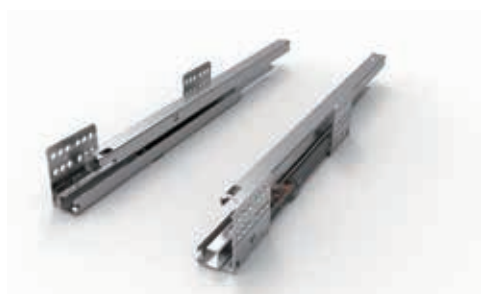

### Drawer slide

NL	Left side		Right side		Package
	Soft-close	Push-open	Soft-close	Push-open	
270	HS130270L	HP130270L	HS130270R	HP130270R	20 pcs
300	HS130300L	HP130300L	HS130300R	HP130300R	20 pcs
350	HS130350L	HP130350L	HS130350R	HP130350R	20 pcs
400	HS130400L	HP130400L	HS130400R	HP130400R	20 pcs
450	HS130450L	HP130450L	HS130450R	HP130450R	20 pcs
500	HS130500L	HP130500L	HS130500R	HP130500R	20 pcs
550	HS130550L	HP130550L	HS130550R	HP130550R	20 pcs