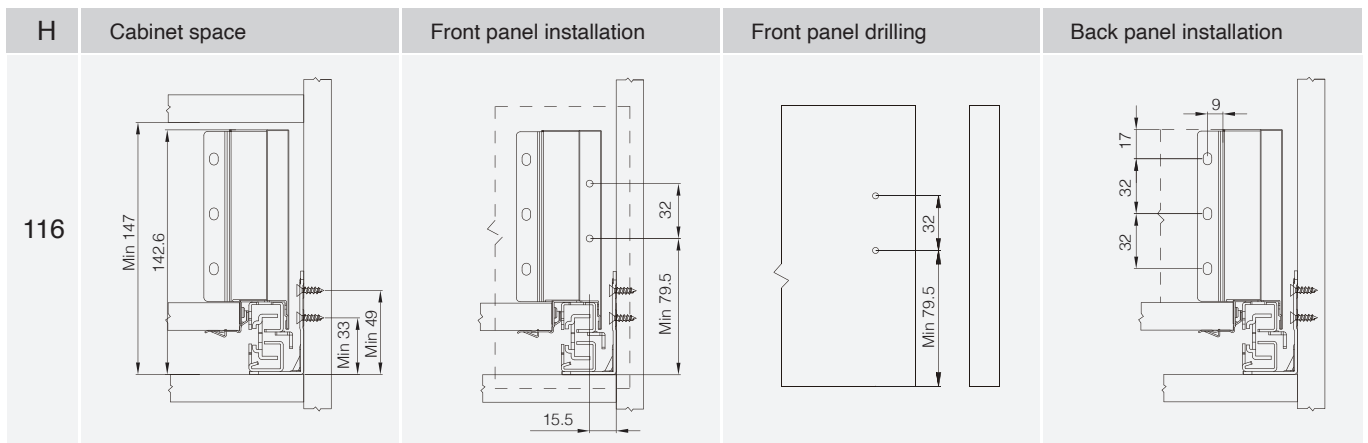

Technical information - How to confirm the hole position