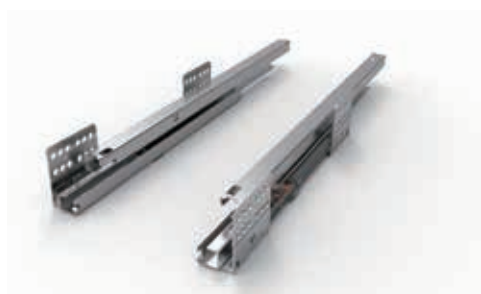

Drawer slide

NL	Left side		Right side		Package
	Soft-close	Push-open	Soft-close	Push-open	
270	HS130270L	HP130270L	HS130270R	HP130270R	20 pcs
300	HS130300L	HP130300L	HS130300R	HP130300R	20 pcs
350	HS130350L	HP130350L	HS130350R	HP130350R	20 pcs
400	HS130400L	HP130400L	HS130400R	HP130400R	20 pcs
450	HS130450L	HP130450L	HS130450R	HP130450R	20 pcs
500	HS130500L	HP130500L	HS130500R	HP130500R	20 pcs
550	HS130550L	HP130550L	HS130550R	HP130550R	20 pcs