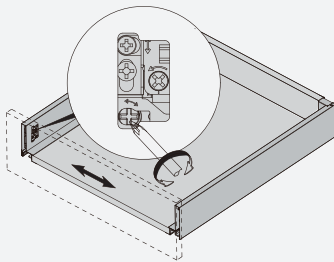

Left/right adjustment $\pm 1.5\text{mm}$

Up/down adjustment $\pm 2\text{mm}$

Lock

Lock and remove panel

Install and remove the drawer

Install inner drawer front panel

H84 height

H167&H199 height