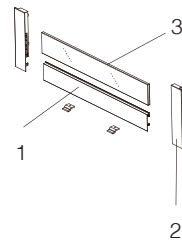

H box

Inset drawer - Front panel and H102 glass for drawer glass side H199

1. Front panel - low aluminum

* DIY cut : Length = LW-100

L	White	Grey	Package
600	H1330600W	H1330600G	20 pcs
1200	H1331200W	H1331200G	20 pcs
2000	H1332000W	H1332000G	20 pcs

2. Inset drawer front bracket left/right

	White	Grey	Package
	H130600W	H130600G	20 pairs

3. Front H102 glass panel

KB	Frosted	Transparent	Package
600	H1390476F	H1390476T	20 pcs
800	H1390676F	H1390676T	20 pcs
900	H1390776F	H1390776T	20 pcs