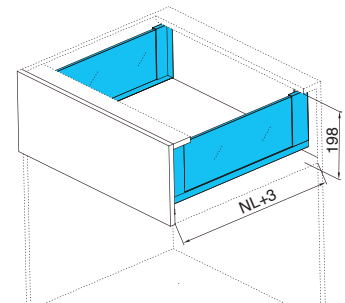

## H box - 84mm height

Drawer glass side H84; Soft-close/Push-open

- Slim glass wall
- Soft-close
- Full extension
- 84 mm drawer height
- $\pm 2$ mm up & down adjustment;
- $\pm 1.5$ mm left & right adjustment
- Length from 350-550mm
- Cycles with loading 40kg is 100,000
- Loading capacity is 40 KG

\* One set included one pair of slides, sides, rear brackets, front brackets and cover caps

**H box - 167mm height**

Drawer glass side H167; Soft-close/Push-open

- Slim glass wall
- Soft-close
- Full extension
- 167 mm drawer height
- ±2mm up & down adjustment;
- ±1.5mm left & right adjustment
- Length from 350-550mm
- Cycles with loading 40kg is 100,000
- Loading capacity is 40 KG

\* One set included one pair of slides, sides, rear brackets, front brackets and cover caps

**H box - 199mm height**

Drawer glass side H199; Soft-close/Push-open

- Slim frosted glass wall
- Soft-close
- Full extension
- 199 mm drawer height
- ±2mm up & down adjustment;
- ±1.5mm left & right adjustment
- Length from 350-550mm
- Cycles with loading 40kg is 100,000
- Loading capacity is 40 KG