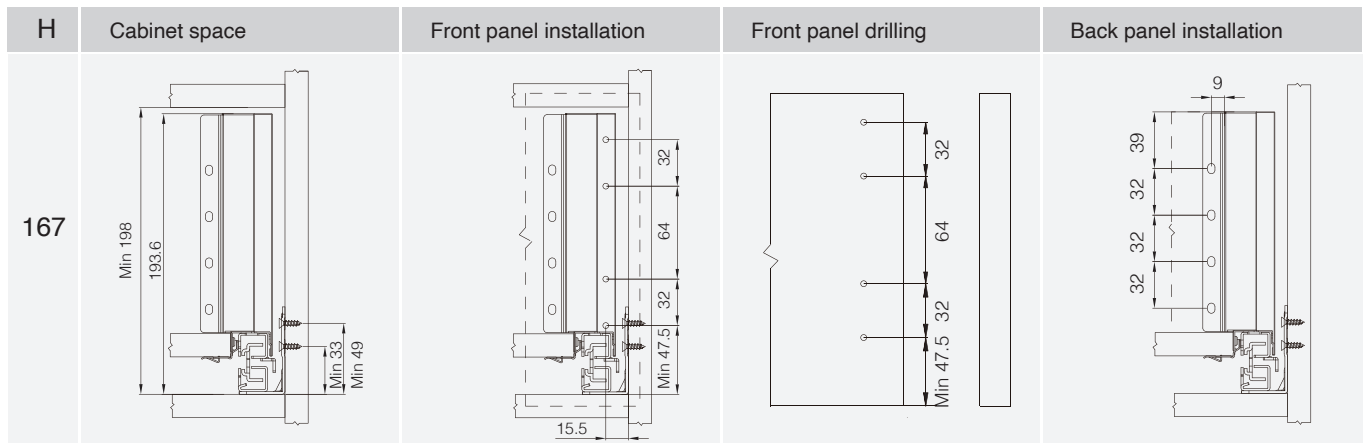

* Widths is LW-87mm

Divider 25mm

Grey	Package
HS25G	50 pair

* Save hinge height

Technical information - How to confirm the hole position

Technical information - How to confirm the slide hole position & cutting dimensions