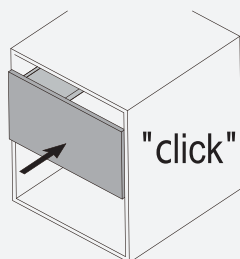

Left/right adjustment $\pm 1.5\text{mm}$

Up/down adjustment $\pm 2\text{mm}$

Lock

Lock and remove panel

Install and remove the drawer

Install inner drawer front panel

H84 height

H167&H199 height