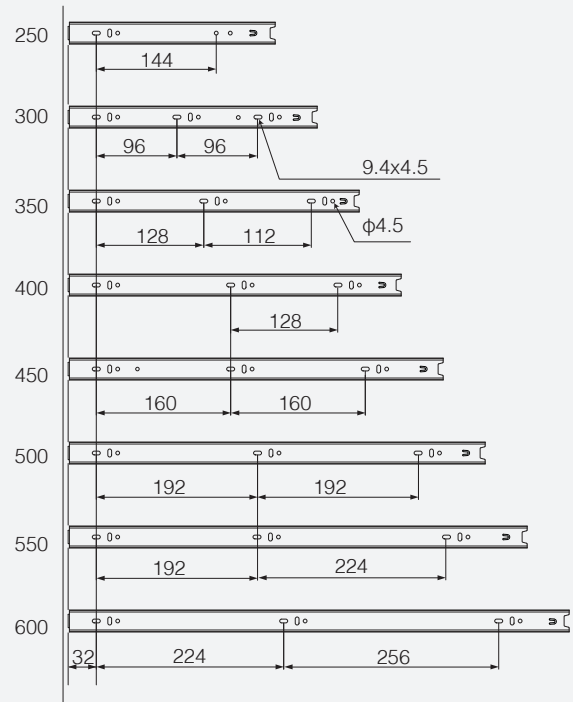

BB drawer slide - BB01

45mm; Full extension; Soft-close & push-open

- Material: cold-rolled steel
- Slide width: 45mm
- Slide thickness: 12.7mm
- Max load: 30 KG
- Length from 250-600mm
- Material thickness: 1.5x1.2x1.2mm

Order information

NL	Item No.	Package	Remark
250	BB01-250	10 sets	Package includes * Left & right drawer slide
300	BB01-300	10 sets	
350	BB01-350	10 sets	
400	BB01-400	10 sets	
450	BB01-450	10 sets	
500	BB01-500	10 sets	
550	BB01-550	10 sets	
600	BB01-600	10 sets	

Technical information

Installation dimensions

Drawer

Inset drawer

Legend

LW	Internal cabinet width	L	Length	SKL	Length of drawer	X	Thickness of door
NL	Nominal length	KB	Cabinet width	LT	Minimum installation depth	FEC	Front edge of cabinet

Technical information

Installation dimensions

Size	A	B	C	D	E	F	G
250mm	250	245	133.5		160		250
300mm	300	295	174.5	128	224		300
350mm	350	345	96	128	224		350
400mm	400	395	128	160	224	228	400
450mm	450	445	160	292	224		450
500mm	500	495	192	224	224	416	500
550mm	550	545	224	224	224	416	550
600mm	600	595	256	256	224	480	600