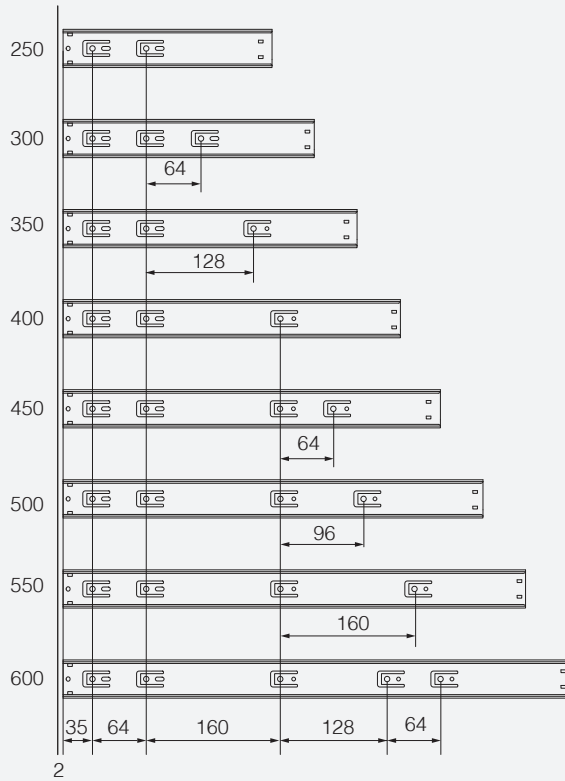

Technical information

Installation dimensions