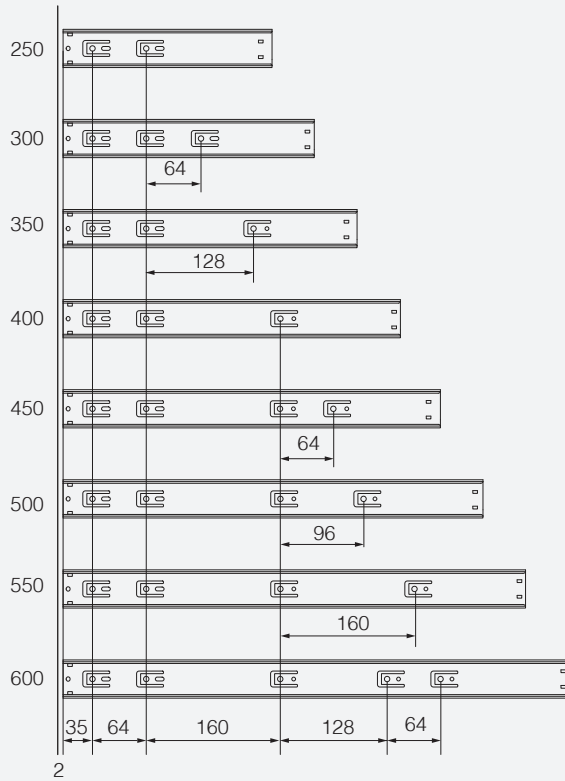

BB drawer slide - BB01

45mm; Full extension; Soft-close & push-open

- Material: cold-rolled steel
- Slide width: 45mm
- Slide thickness: 12.7mm
- Max load: 30 KG
- Length from 250-600mm
- Material thickness: 1.5x1.2x1.2mm

Order information

NL	Item No.	Package	Remark
250	BB01-250	10 sets	Package includes * Left & right drawer slide
300	BB01-300	10 sets	
350	BB01-350	10 sets	
400	BB01-400	10 sets	
450	BB01-450	10 sets	
500	BB01-500	10 sets	
550	BB01-550	10 sets	
600	BB01-600	10 sets	

Technical information

Installation dimensions

Drawer

Inset drawer

Legend

LW	Internal cabinet width	L	Length	SKL	Length of drawer	X	Thickness of door
NL	Nominal length	KB	Cabinet width	LT	Minimum installation depth	FEC	Front edge of cabinet

Technical information

Installation dimensions

Size	A	B	C	D	E	F	G
250mm	250	245	133.5		160		250
300mm	300	295	174.5	128	224		300
350mm	350	345	96	128	224		350
400mm	400	395	128	160	224	228	400
450mm	450	445	160	292	224		450
500mm	500	495	192	224	224	416	500
550mm	550	545	224	224	224	416	550
600mm	600	595	256	256	224	480	600