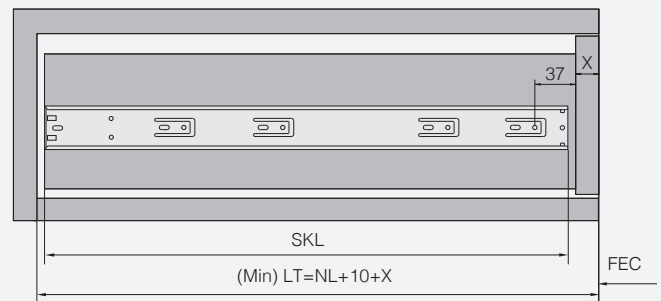

Technical information

Installation dimensions

Drawer

Inset drawer

Legend

LW	Internal cabinet width	L	Length	SKL	Length of drawer	X	Thickness of door
NL	Nominal length	KB	Cabinet width	LT	Minimum installation depth	FEC	Front edge of cabinet

Technical information

Installation dimensions

Size	A	B	C	D	E	F	G
250mm	250	245	133.5		160		250
300mm	300	295	174.5	128	224		300
350mm	350	345	96	128	224		350
400mm	400	395	128	160	224	228	400
450mm	450	445	160	292	224		450
500mm	500	495	192	224	224	416	500
550mm	550	545	224	224	224	416	550
600mm	600	595	256	256	224	480	600