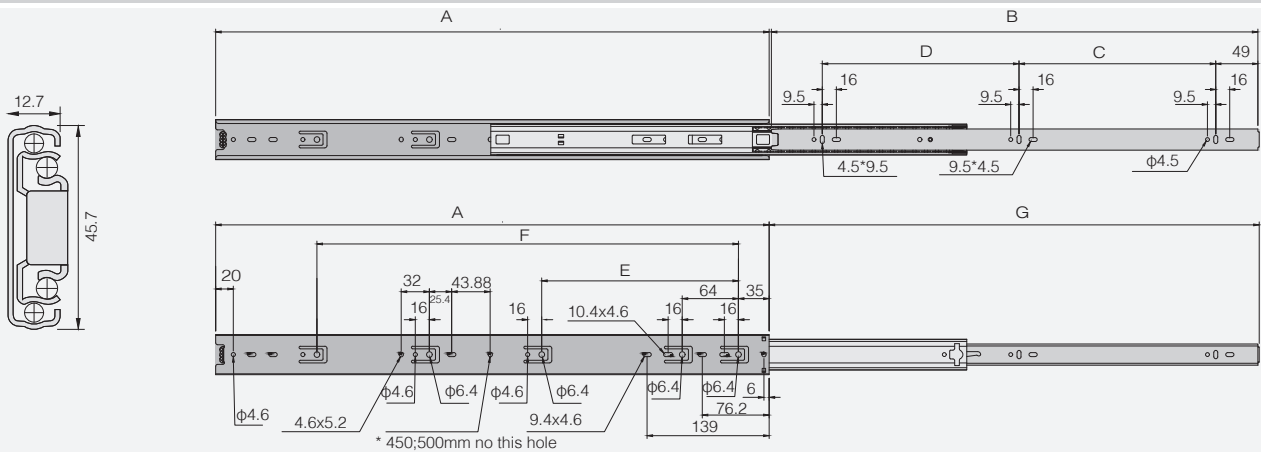

Technical information

Installation dimensions

Size	A	B	C	D	E	F	G
250mm	250	240		160			190
300mm	300	290	64	224			255
350mm	350	340	96	256	128		340
400mm	400	390	128	320	192		400
450mm	450	440	160	352	224		450
500mm	500	490	192	416	256		500
550mm	550	540	224	448	224	320	550
600mm	600	590	224	612	224	352	600

Drawer dimension

Drawer

Inset drawer

Legend

LW	Internal cabinet width	L	Length	SKL	Length of drawer	X	Thickness of door
NL	Nominal length	KB	Cabinet width	LT	Minimum installation depth	FEC	Front edge of cabinet

BB drawer slide - BB14

45mm; Full extension; 1.2x1.0x1.0

- Material: cold-rolled steel
- Slide width: 45mm
- Slide thickness: 12.7mm
- Max load: 30 KG
- Length from 250-600mm
- Material thickness: 1.2x1.0x1.0mm

Technical information

Installation dimensions

Size	A	B	C	D	E	F	G
250mm	250	245	133.5		160		250
300mm	300	295	174.5	128	224		300
350mm	350	345	96	128	224		350
400mm	400	395	128	160	224	228	400
450mm	450	445	160	292	224		450
500mm	500	495	192	224	224	416	500
550mm	550	545	224	224	224	416	550
600mm	600	595	256	256	224	480	600