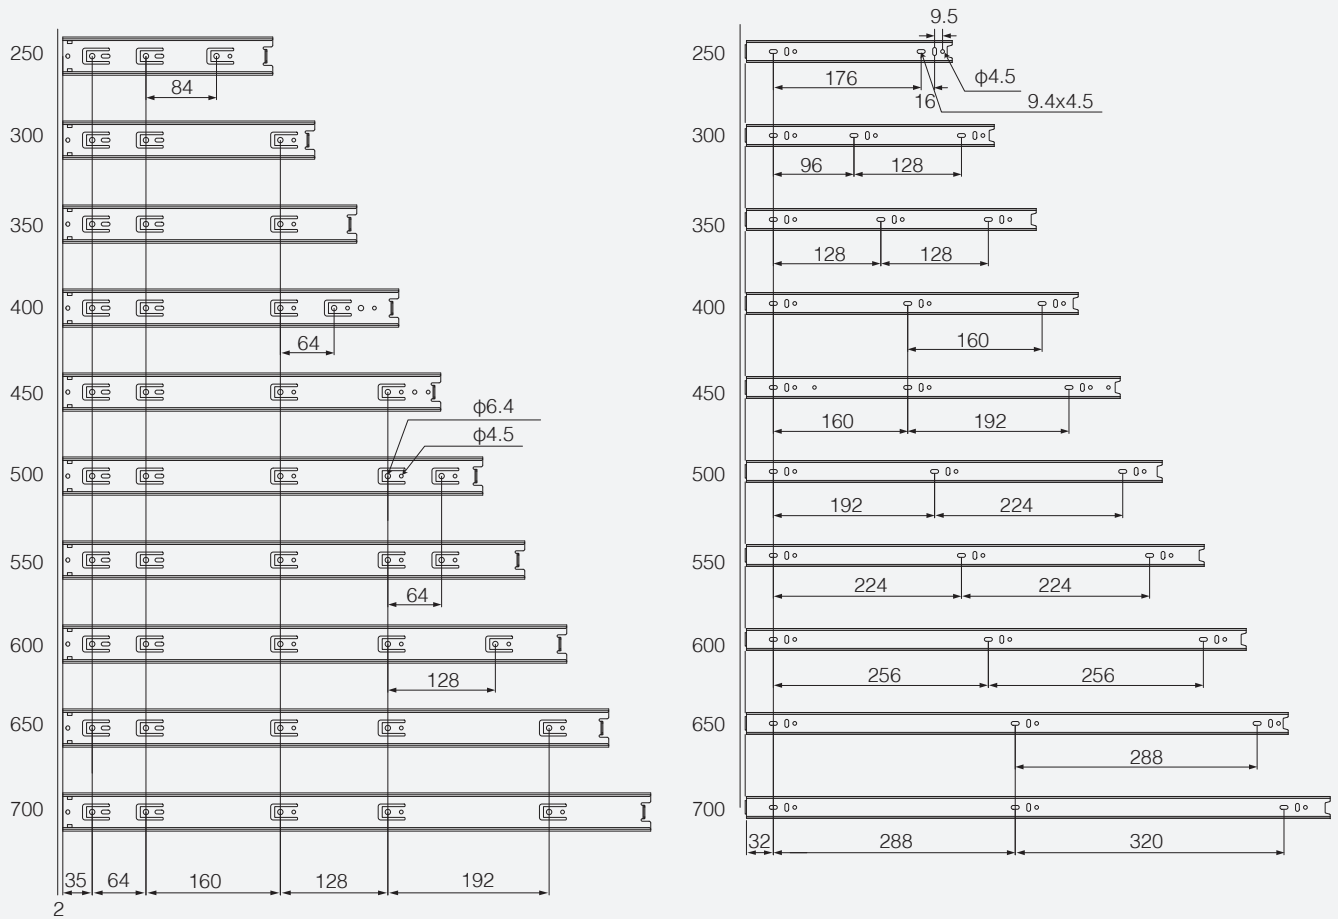

Technical information

Installation dimensions