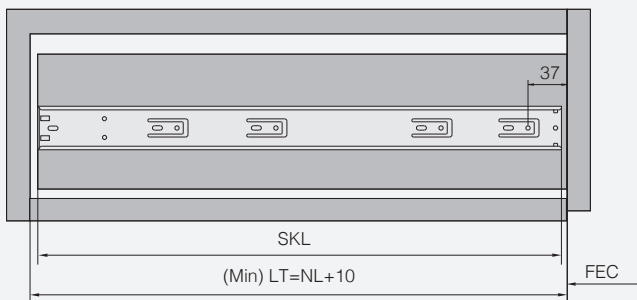

Order information

NL	Item No.	Package	Remark
250	BB03-250	10 sets	Package includes * Left & right drawer slide
300	BB03-300	10 sets	
350	BB03-350	10 sets	
400	BB03-400	10 sets	
450	BB03-450	10 sets	
500	BB03-500	10 sets	
550	BB03-550	10 sets	
600	BB03-600	10 sets	
650	BB03-650	10 sets	
700	BB03-700	10 sets	

Technical information

Installation dimensions

Drawer

Inset drawer

Legend

LW	Internal cabinet width	L	Length	SKL	Length of drawer	X	Thickness of door
NL	Nominal length	KB	Cabinet width	LT	Minimum installation depth	FEC	Front edge of cabinet