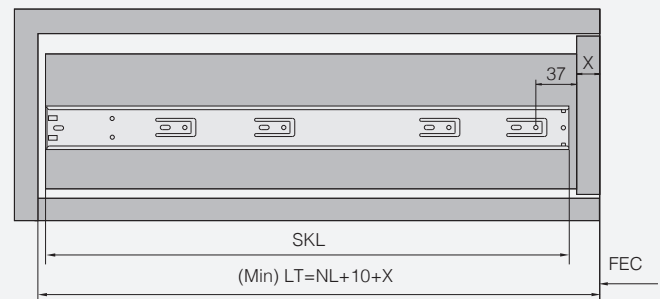

Technical information

Installation dimensions

Size	A	B	C	D	E	F	G
250mm	250	240		160			190
300mm	300	290	64	224			255
350mm	350	340	96	256	128		340
400mm	400	390	128	320	192		400
450mm	450	440	160	352	224		450
500mm	500	490	192	416	256		500
550mm	550	540	224	448	224	320	550
600mm	600	590	224	612	224	352	600

Drawer dimension

Drawer

Inset drawer

Legend

LW	Internal cabinet width	L	Length	SKL	Length of drawer	X	Thickness of door
NL	Nominal length	KB	Cabinet width	LT	Minimum installation depth	FEC	Front edge of cabinet