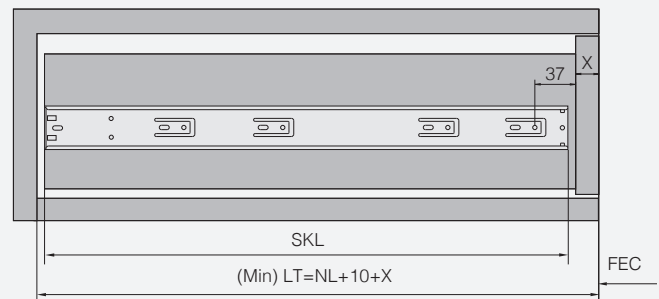

Technical information

Installation dimensions

Size	A	B	C	D	E	F	G
250mm	250	245	133.5		160		250
300mm	300	295	174.5	128	224		300
350mm	350	345	96	128	224		350
400mm	400	395	128	160	224	228	400
450mm	450	445	160	292	224		450
500mm	500	495	192	224	224	416	500
550mm	550	545	224	224	224	416	550
600mm	600	595	256	256	224	480	600

Drawer dimension

Drawer

Inset drawer

Legend

LW	Internal cabinet width	L	Length	SKL	Length of drawer	X	Thickness of door
NL	Nominal length	KB	Cabinet width	LT	Minimum installation depth	FEC	Front edge of cabinet