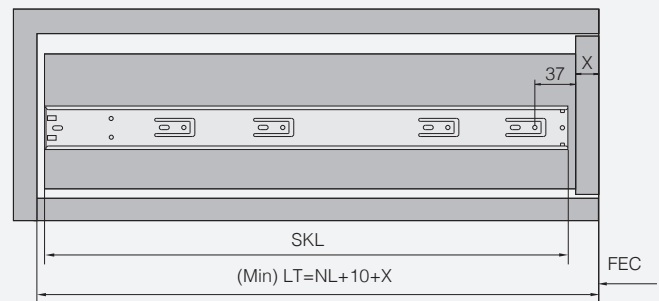

Technical information

Installation dimensions

Drawer

Inset drawer

Legend

LW	Internal cabinet width	L	Length	SKL	Length of drawer	X	Thickness of door
NL	Nominal length	KB	Cabinet width	LT	Minimum installation depth	FEC	Front edge of cabinet