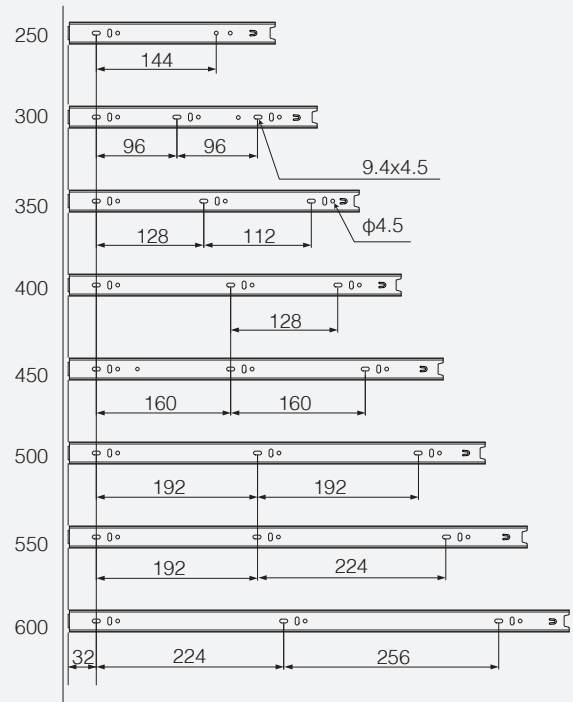

Technical information

Installation dimensions

Drawer

Inset drawer

Legend

LW	Internal cabinet width	L	Length	SKL	Length of drawer	X	Thickness of door
NL	Nominal length	KB	Cabinet width	LT	Minimum installation depth	FEC	Front edge of cabinet

BB drawer slide - BB03

45mm; Full extension; Push-open

- Material: cold-rolled steel
- Slide width: 45mm
- Slide thickness: 12.7mm
- Max load: 30 KG
- Length from 250-750mm
- Material thickness: 1.5x1.2x1.2mm

Technical information

Installation dimensions

Size	A	B	C	D	E	F	G
250mm	250	245	133.5		160		250
300mm	300	295	174.5	128	224		300
350mm	350	345	96	128	224		350
400mm	400	395	128	160	224	228	400
450mm	450	445	160	292	224		450
500mm	500	495	192	224	224	416	500
550mm	550	545	224	224	224	416	550
600mm	600	595	256	256	224	480	600