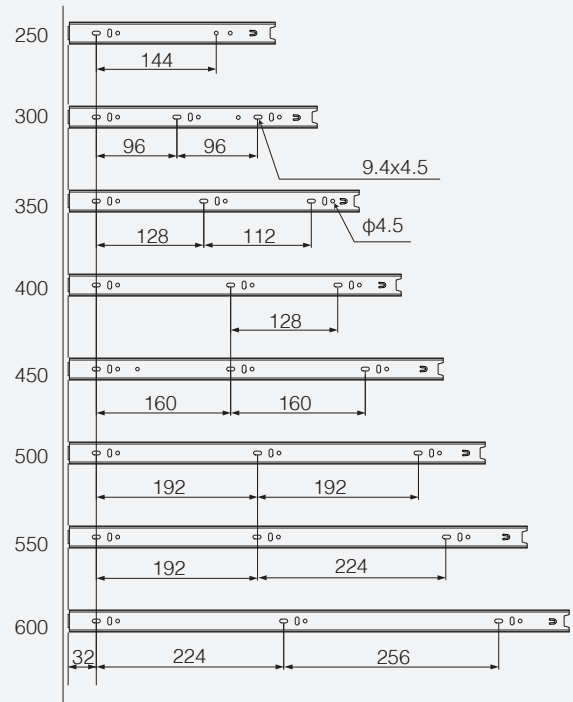

Technical information

Installation dimensions

Drawer

Inset drawer

Legend

LW	Internal cabinet width	L	Length	SKL	Length of drawer	X	Thickness of door
NL	Nominal length	KB	Cabinet width	LT	Minimum installation depth	FEC	Front edge of cabinet

BB drawer slide - BB02

45mm; Full extension; Soft-close

- Material: cold-rolled steel
- Slide width: 45mm
- Slide thickness: 12.7mm
- Max load: 30 KG
- Length from 250-700mm
- Material thickness: 1.5x1.2x1.2mm

Technical information

Installation dimensions

Size	A	B	C	D	E	F	G
250mm	250	245	133.5		160		250
300mm	300	295	174.5	128	224		300
350mm	350	345	96	128	224		350
400mm	400	395	128	160	224	228	400
450mm	450	445	160	292	224		450
500mm	500	495	192	224	224	416	500
550mm	550	545	224	224	224	416	550
600mm	600	595	256	256	224	480	600