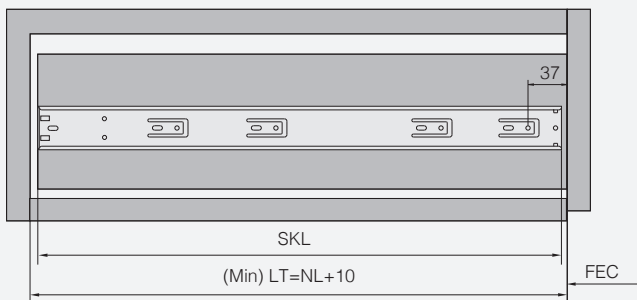

Technical information

Installation dimensions

Drawer

Inset drawer

Legend

LW	Internal cabinet width	L	Length	SKL	Length of drawer	X	Thickness of door
NL	Nominal length	KB	Cabinet width	LT	Minimum installation depth	FEC	Front edge of cabinet