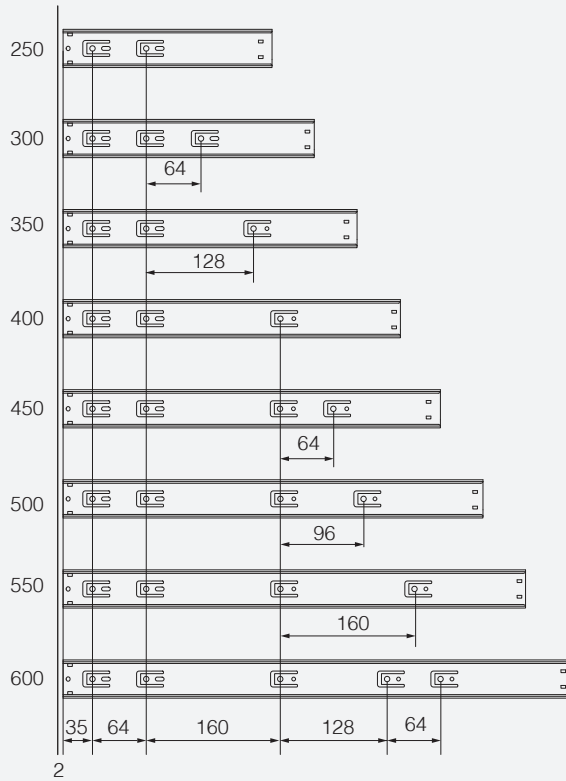

Technical information

Installation dimensions