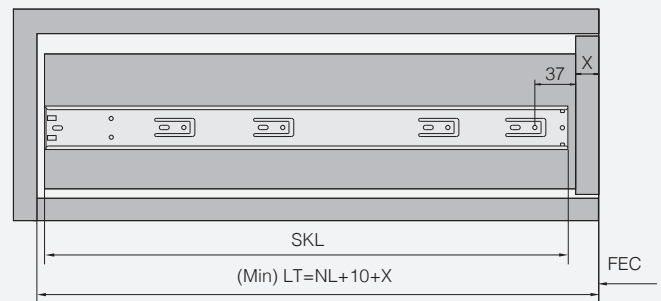

Technical information

Installation dimensions

Drawer

Inset drawer

Legend

LW	Internal cabinet width	L	Length	SKL	Length of drawer	X	Thickness of door
NL	Nominal length	KB	Cabinet width	LT	Minimum installation depth	FEC	Front edge of cabinet