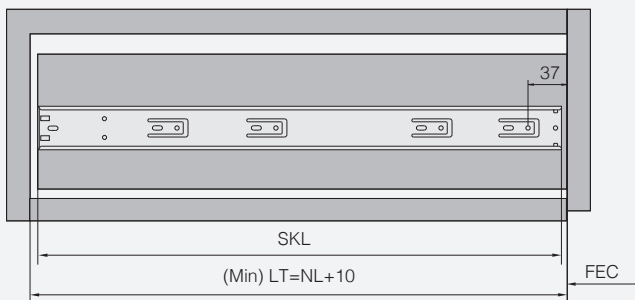

Technical information

Installation dimensions

Size	A	B	C	D	E	F	G
250mm	250	245	133.5		160		250
300mm	300	295	174.5	128	224		300
350mm	350	345	96	128	224		350
400mm	400	395	128	160	224	228	400
450mm	450	445	160	292	224		450
500mm	500	495	192	224	224	416	500
550mm	550	545	224	224	224	416	550
600mm	600	595	256	256	224	480	600

Drawer dimension

Drawer

Inset drawer

Legend

LW	Internal cabinet width	L	Length	SKL	Length of drawer	X	Thickness of door
NL	Nominal length	KB	Cabinet width	LT	Minimum installation depth	FEC	Front edge of cabinet