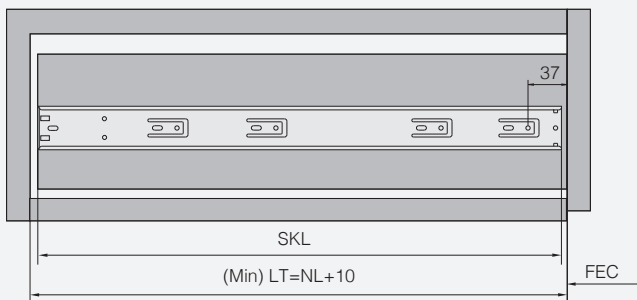

Order information

NL	Item No.	Package	Remark
250	BB02-250	10 sets	Package includes * Left & right drawer slide
300	BB02-300	10 sets	
350	BB02-350	10 sets	
400	BB02-400	10 sets	
450	BB02-450	10 sets	
500	BB02-500	10 sets	
550	BB02-550	10 sets	
600	BB02-600	10 sets	
650	BB02-650	10 sets	
700	BB02-700	10 sets	

Technical information

Installation dimensions

Drawer

Inset drawer

Legend

LW	Internal cabinet width	L	Length	SKL	Length of drawer	X	Thickness of door
NL	Nominal length	KB	Cabinet width	LT	Minimum installation depth	FEC	Front edge of cabinet

Technical information

Installation dimensions

Size	A	B	C	D	E	F	G
250mm	250	245	133.5		160		250
300mm	300	295	174.5	128	224		300
350mm	350	345	96	128	224		350
400mm	400	395	128	160	224	228	400
450mm	450	445	160	292	224		450
500mm	500	495	192	224	224	416	500
550mm	550	545	224	224	224	416	550
600mm	600	595	256	256	224	480	600