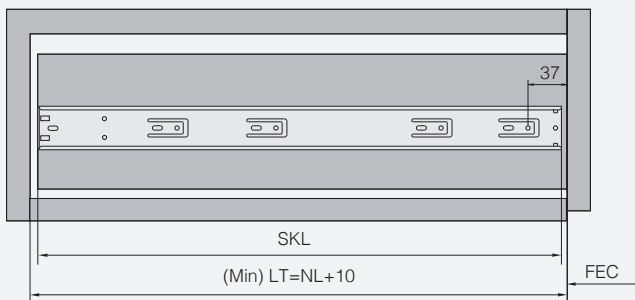

Technical information

Installation dimensions

Size	A	B	C	D	E	F	G
250mm	250	240		160			190
300mm	300	290	64	224			255
350mm	350	340	96	256	128		340
400mm	400	390	128	320	192		400
450mm	450	440	160	352	224		450
500mm	500	490	192	416	256		500
550mm	550	540	224	448	224	320	550
600mm	600	590	224	612	224	352	600

Drawer dimension

Drawer

Inset drawer

Legend

LW	Internal cabinet width	L	Length	SKL	Length of drawer	X	Thickness of door
NL	Nominal length	KB	Cabinet width	LT	Minimum installation depth	FEC	Front edge of cabinet