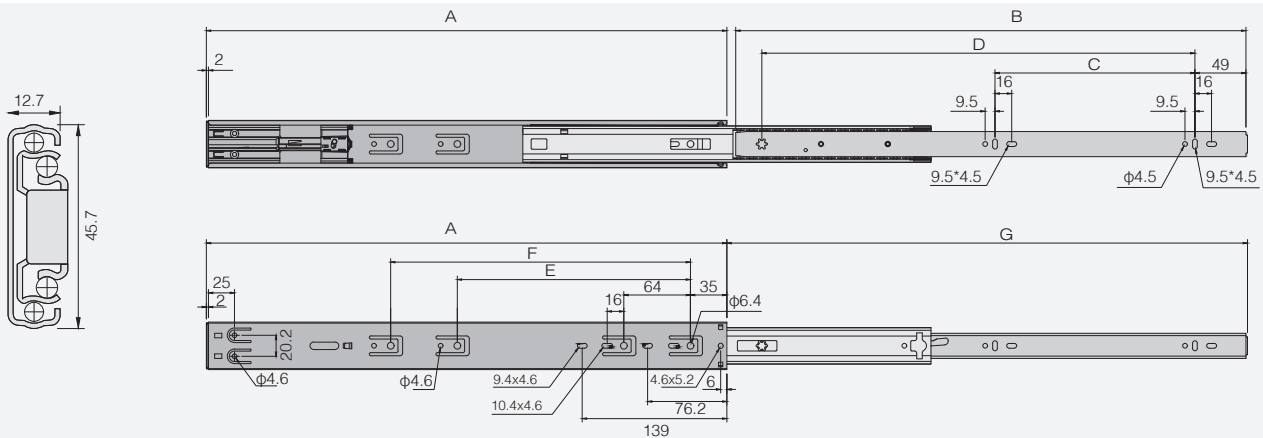

Technical information

Installation dimensions

Drawer

Inset drawer

Legend

LW	Internal cabinet width	L	Length	SKL	Length of drawer	X	Thickness of door
NL	Nominal length	KB	Cabinet width	LT	Minimum installation depth	FEC	Front edge of cabinet

BB drawer slide - BB12

45mm; Full extension; Soft-close; 1.2x1.0x1.0

- Material: cold-rolled steel
- Slide width: 45mm
- Slide thickness: 12.7mm
- Max load: 30 KG
- Length from 250-600mm
- Material thickness: 1.2x1.0x1.0mm

Technical information

Installation dimensions

Size	A	B	C	D	E	F	G
250mm	250	240		160			190
300mm	300	290	64	224			255
350mm	350	340	96	256	128		340
400mm	400	390	128	320	192		400
450mm	450	440	160	352	224		450
500mm	500	490	192	416	256		500
550mm	550	540	224	448	224	320	550
600mm	600	590	224	612	224	352	600

Technical information

Installation dimensions

Size	A	B	C	D	E	F	G
250mm	250	245	133.5		160		250
300mm	300	295	174.5	128	224		300
350mm	350	345	96	128	224		350
400mm	400	395	128	160	224	228	400
450mm	450	445	160	292	224		450
500mm	500	495	192	224	224	416	500
550mm	550	545	224	224	224	416	550
600mm	600	595	256	256	224	480	600